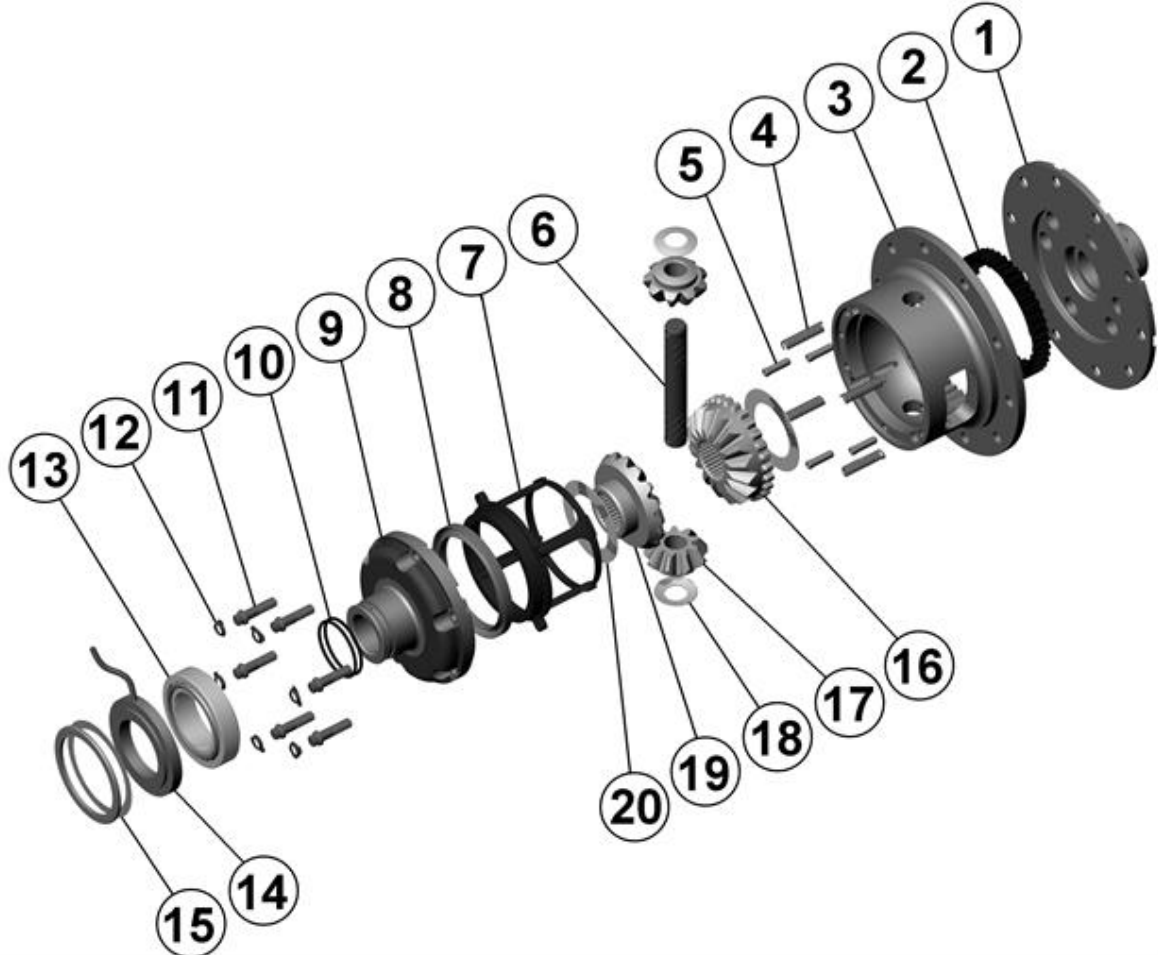

* *Not illustrated in exploded view*

NOTES

- 1 For replacement O-rings use only BS136 Viton 75.
- 2 For replacement bearing use Timken part # 387A / 382A.
- 3 Available only as complete 4 gear set #728E011C
- For ratios of 4.10:1 and down refer to RD43 ([Section 2.43](#)).
- For Dana 60HD non C-clip model refer to RD166 ([Section 2.166](#)).

RD42

Dana 60HD,C-clip,35 SPL,4.56 & UP

****THIS MODEL WAS SUPERSEDED BY RD168, CROSSED OUT PARTS NOT AVAILABLE**

EXPLODED DIAGRAM

SPECIFICATIONS

Axle Spline	35 tooth, Ø38.1mm [1.50"]
Ratio Supported	4.56:1 & up
Ring Gear ID	162.0mm [6.38"]
Ring Gear OD	248mm [9.75"]
Ring Gear Bolts	12 bolts on Ø191mm [7.50"]
Ring Gear Torque	149Nm [110 ft-lb]
Backlash	0.15-0.25mm [0.006-0.010"]
Bearing Cap Torque	108Nm [80 ft-lb]