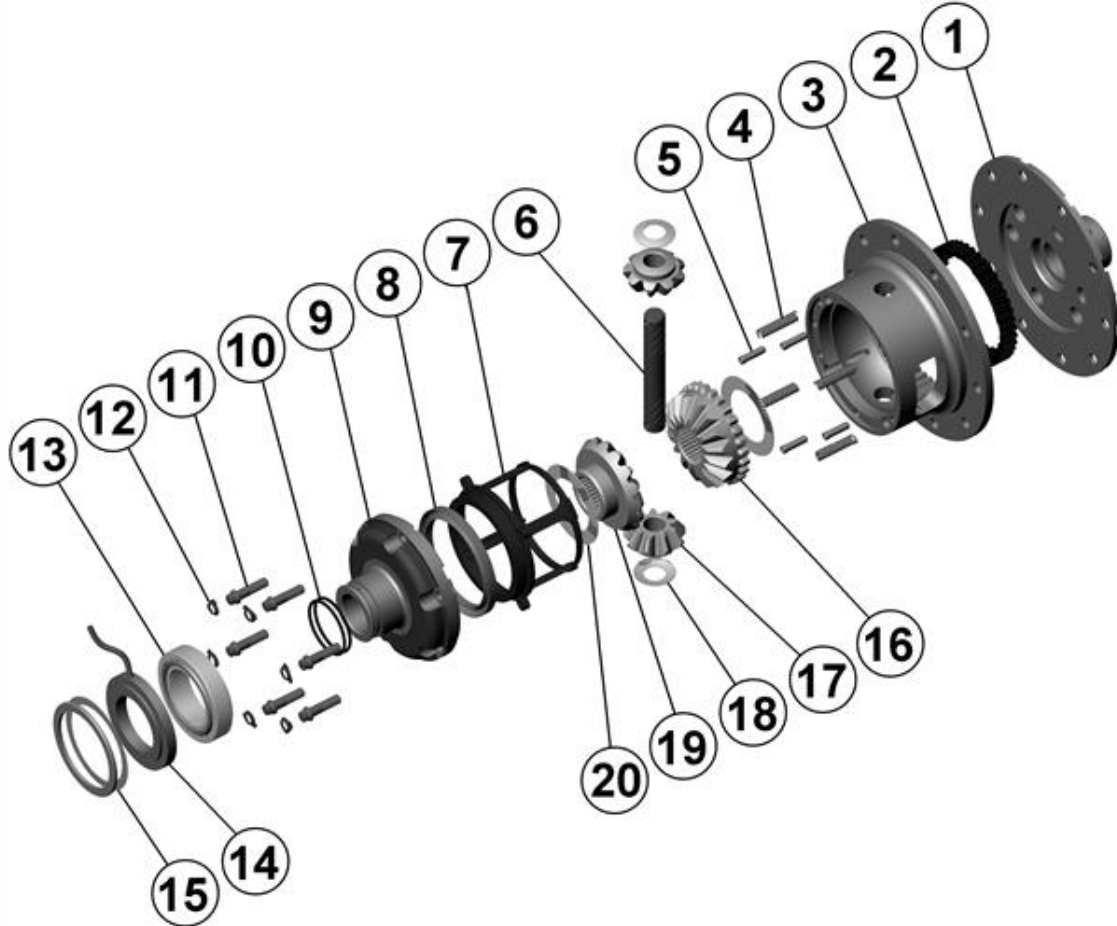

* *Not illustrated in exploded view*

NOTES

- 1 For replacement O-rings use only BS136 Viton 75.
- 2 For replacement bearing use Timken part # 387A / 382A.
- 3 Available only as complete 4 gear set #728E011C
- For ratios of 4.56:1 and up refer to RD42 ([Section 2.42](#)).
- For Dana 60HD non C-clip model refer to RD167 ([Section 2.167](#)).

RD43

Dana 60HD,C-clip,35 SPL,4.10 & DN

****THIS MODEL WAS SUPERSEDED BY RD169, CROSSED OUT PARTS NOT AVAILABLE**

EXPLODED DIAGRAM

SPECIFICATIONS

Axle Spline	35 tooth, Ø38.1mm [1.50"]
Ratio Supported	4.10:1 & down
Ring Gear ID	162.0mm [6.38"]
Ring Gear OD	248mm [9.75"]
Ring Gear Bolts	12 bolts on Ø191mm [7.50"]
Ring Gear Torque	149Nm [110 ft-lb]
Backlash	0.15-0.25mm [0.006-0.010"]
Bearing Cap Torque	108Nm [80 ft-lb]