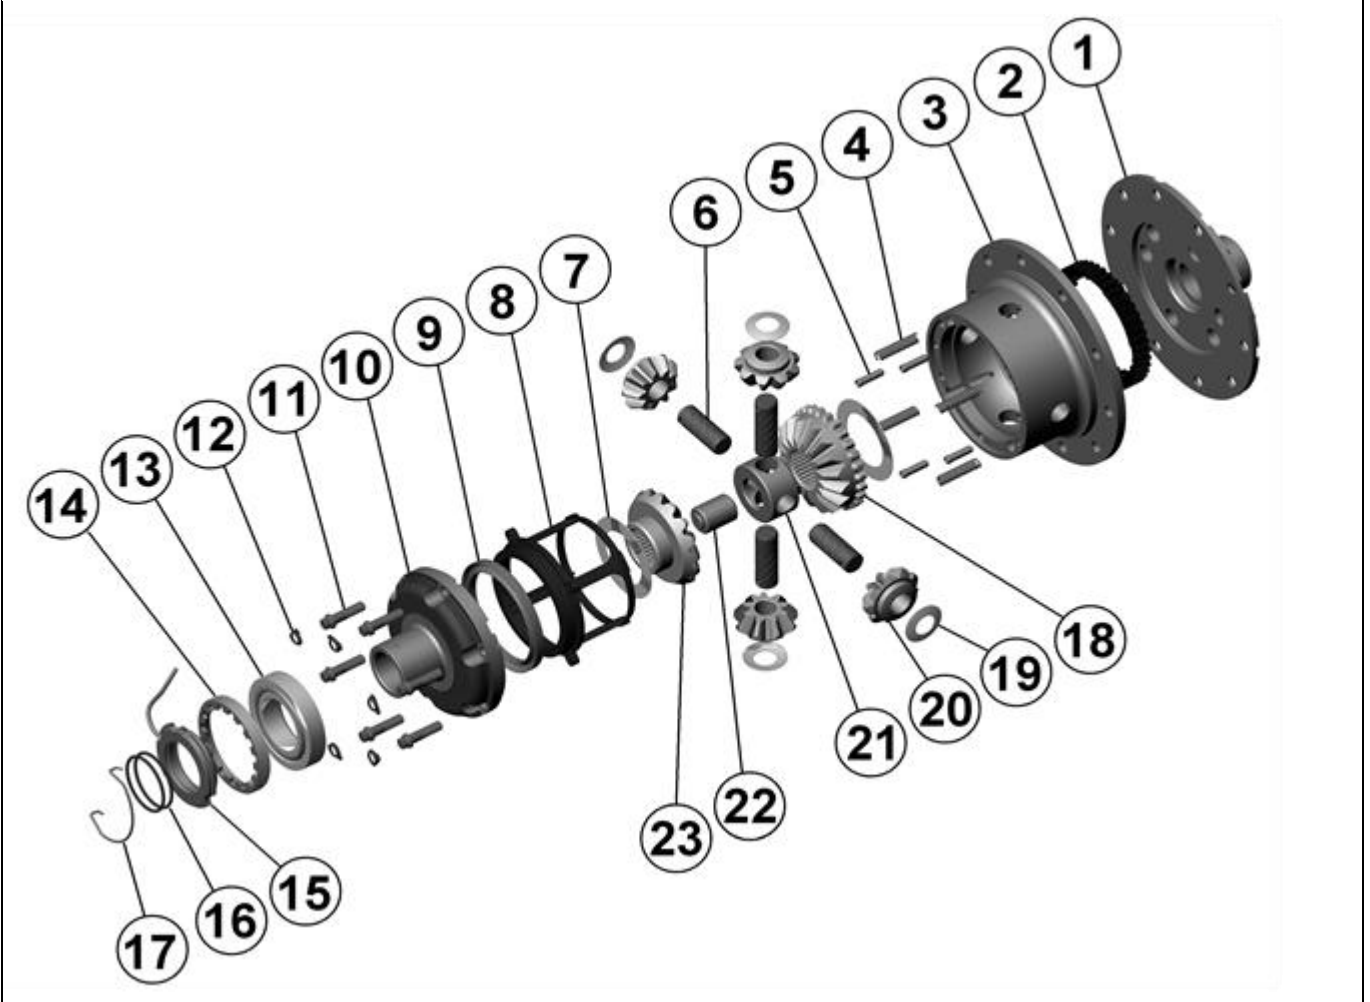

RD46

Mitsubishi 9",RR,28 SPL

****THIS MODEL WAS SUPERSEDED BY RD212, CROSSED OUT PARTS NOT AVAILABLE**

PARTS LIST

ITEM #	QTY	DESCRIPTION	PART #	NOTES
01	1	FLANGE CAP	021202	
02	1	CLUTCH GEAR	050202	
03	1	DIFFERENTIAL CASE	011403	
04	1	RETURN SPRINGS (PK OF 4)	150101SP	
05	1	RETAINING PIN SET (PK OF 4)	120303SP	
06	4	SHORT CROSS SHAFT	060402	
07	1	S GEAR THRUST WASHER (PK OF 2)	151002SP	
08	1	PISTON	040202SP	
09	1	ANNULAR SEAL	160905SP	
10	1	CYLINDER CAP ASSEMBLY	030603	
11	1	CYL CAP RETAINING BOLT (PK OF 8)	200205SP	
12	1	LOCKING TAB (8mm) (PK OF 8)	150401SP	
13	1	TAPERED ROLLER BEARING	NOT SUPPLIED	
14	1	ADJUSTER NUT	100101SP	
15	1	SEAL HOUSING KIT	081902SP	
16	1	SEAL HOUSING O-RINGS (PK OF 2)	160235-2	1
17	1	SEAL HOUSING RETAINING CLIP	150601SP	
18	1	SPLINED SIDE GEAR	SEE NOTE	2
19	1	PINION THRUST WASHER (PK OF 4)	151102SP	
20	4	PINION GEAR	SEE NOTE	2
21	1	SPIDER BLOCK	070201SP	
22	1	THRUST BLOCK	110504SP	
23	1	SIDE GEAR	SEE NOTE	2
*	1	BULKHEAD FITTING KIT (O-RING TYPE)	170111	
*	1	PUSH-IN FITTING (5mm to 1/8"BSPP)	170201SP	
*	1	AIR LINE (5mm DIA X 6m LONG)	170301SP	
*	1	SOLENOID VALVE (12V)	180103	
*	1	SWITCH RR LOCKER	180224	
*	1	CABLE TIE (PK OF 25)	180305	
*	1	OPERATING & SERVICE MANUAL	210200	
*	1	INSTALLATION GUIDE	210246	

RD46

Mitsubishi 9",RR,28 SPL

****THIS MODEL WAS SUPERSEDED BY RD212, CROSSED OUT PARTS NOT AVAILABLE**

EXPLODED DIAGRAM

SPECIFICATIONS

Axle Spline	28 tooth, Ø30.5mm [1.20"]
Ratio Supported	All
Ring Gear ID	145.0mm [5.71"]
Ring Gear Bolts	12 bolts on Ø175mm [6.89"]
Ring Gear Torque	85Nm [63 ft-lb]
Backlash	0.13-0.18mm [0.005-0.007"]
Bearing Cap Torque	60Nm [44 ft-lb]