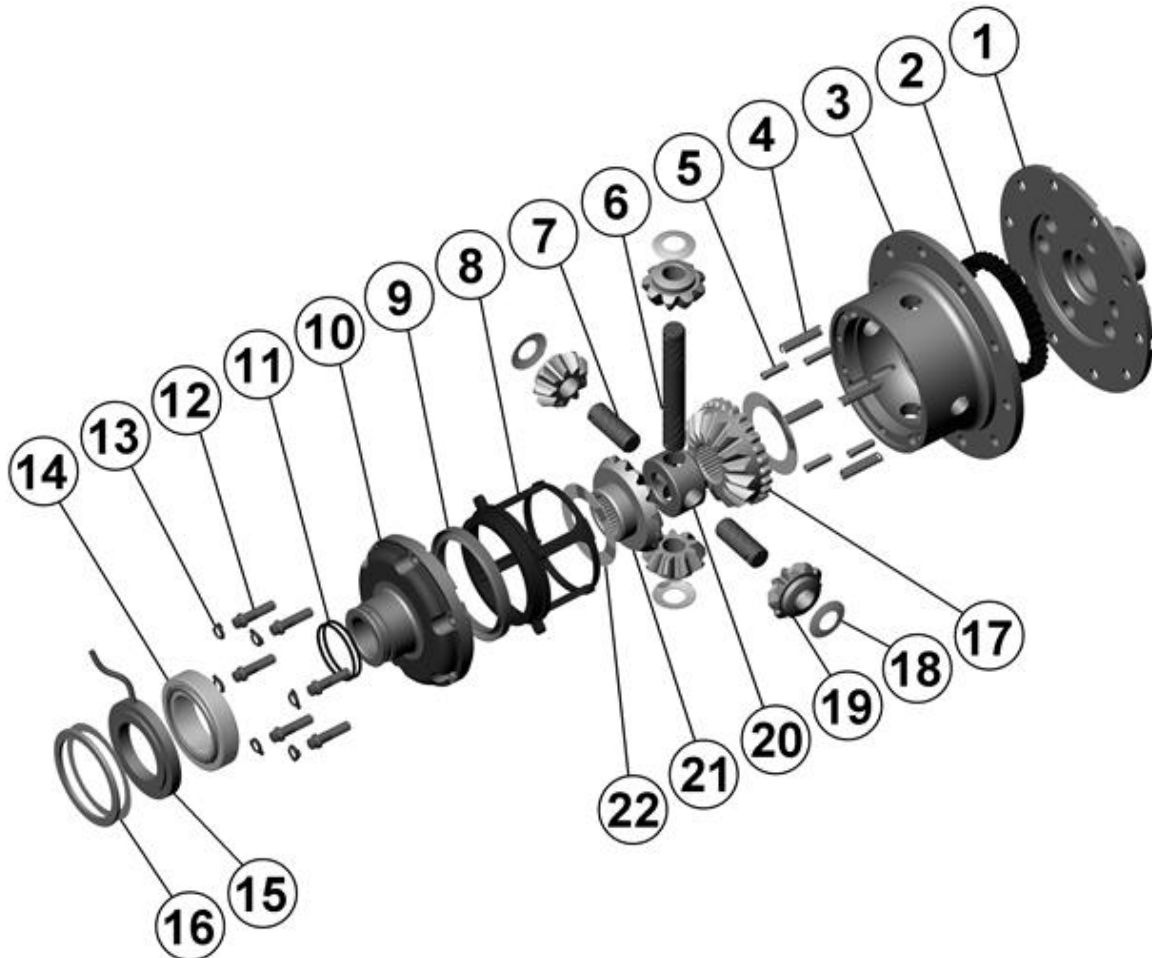

RD50

Dana 50,30 SPL

****THIS MODEL WAS SUPERSEDED BY RD158, CROSSED OUT PARTS NOT AVAILABLE**

PARTS LIST

ITEM #	QTY	DESCRIPTION	PART #	NOTES
01	1	FLANGE CAP	022701	
02	1	CLUTCH GEAR	050102	
03	1	DIFFERENTIAL CASE	010603	
04	1	RETURN SPRINGS (PK OF 4)	150101SP	
05	1	RETAINING PIN SET (PK OF 2)	120102SP	
*	1	RETAINING PIN SET (PK OF 2)	120302SP	
06	1	LONG CROSS SHAFT	060403	
07	2	SHORT CROSS SHAFT	060303	
08	1	PISTON	040103SP	
09	1	BONDED SEAL	160701SP	
10	1	CYLINDER CAP	030410	
11	1	SEAL HOUSING O-RINGS (PK OF 2)	160205-2	1
12	1	CYL CAP RETAINING BOLT (PK OF 8)	200205SP	
13	1	LOCKING TAB (8mm) (PK OF 8)	150401SP	
14	1	TAPERED ROLLER BEARING	160112	2
15	1	SEAL HOUSING KIT	080302SP	
16	1	SHIM KIT	SHK009	
*	1	MASTER SHIM	150305	
17	1	SPLINED SIDE GEAR	SEE NOTE	3
18	1	PINION THRUST WASHER (PK OF 4)	151101SP	
19	4	PINION GEAR	SEE NOTE	3
20	1	SPIDER BLOCK	070401	
21	1	SIDE GEAR	SEE NOTE	3
22	1	S GEAR THRUST WASHER (PK OF 2)	151003SP	
*	1	BULKHEAD FITTING KIT (O-RING TYPE)	170111	
*	1	PUSH-IN FITTING (5mm to 1/8"BSPP)	170201SP	
*	1	AIR LINE (5mm DIA X 6m LONG)	170301SP	
*	1	SOLENOID VALVE (12V)	180103	
*	1	SWITCH FR LOCKER	180223	
*	1	CABLE TIE (PK OF 25)	180305	
*	1	OPERATING & SERVICE MANUAL	210200	
*	1	INSTALLATION GUIDE	210250	

* *Not illustrated in exploded view*

NOTES

- 1 For replacement O-rings use only BS132 Viton 75.
- 2 For replacement bearing use Timken part # LM104949 / LM104911.
- 3 Available only as complete 6 gear set # 728B041
- For Ford IFS installation refer to tech note ([Section 5.12](#)) for alternative to C-clip use.

RD50

Dana 50,30 SPL

****THIS MODEL WAS SUPERSEDED BY RD158, CROSSED OUT PARTS NOT AVAILABLE**

EXPLODED DIAGRAM

SPECIFICATIONS

Axle Spline	30 tooth, Ø33.3mm [1.31"]
Ratio Supported	All
Ring Gear ID	141.3mm [5.56"]
Ring Gear OD	229mm [9.0"]
Ring Gear Bolts	10 bolts on Ø168mm [6.61"]
Ring Gear Torque	88Nm [65 ft-lb]
Backlash	0.15-0.25mm [0.006-0.010"]
Bearing Cap Torque	81Nm [60 ft-lb]