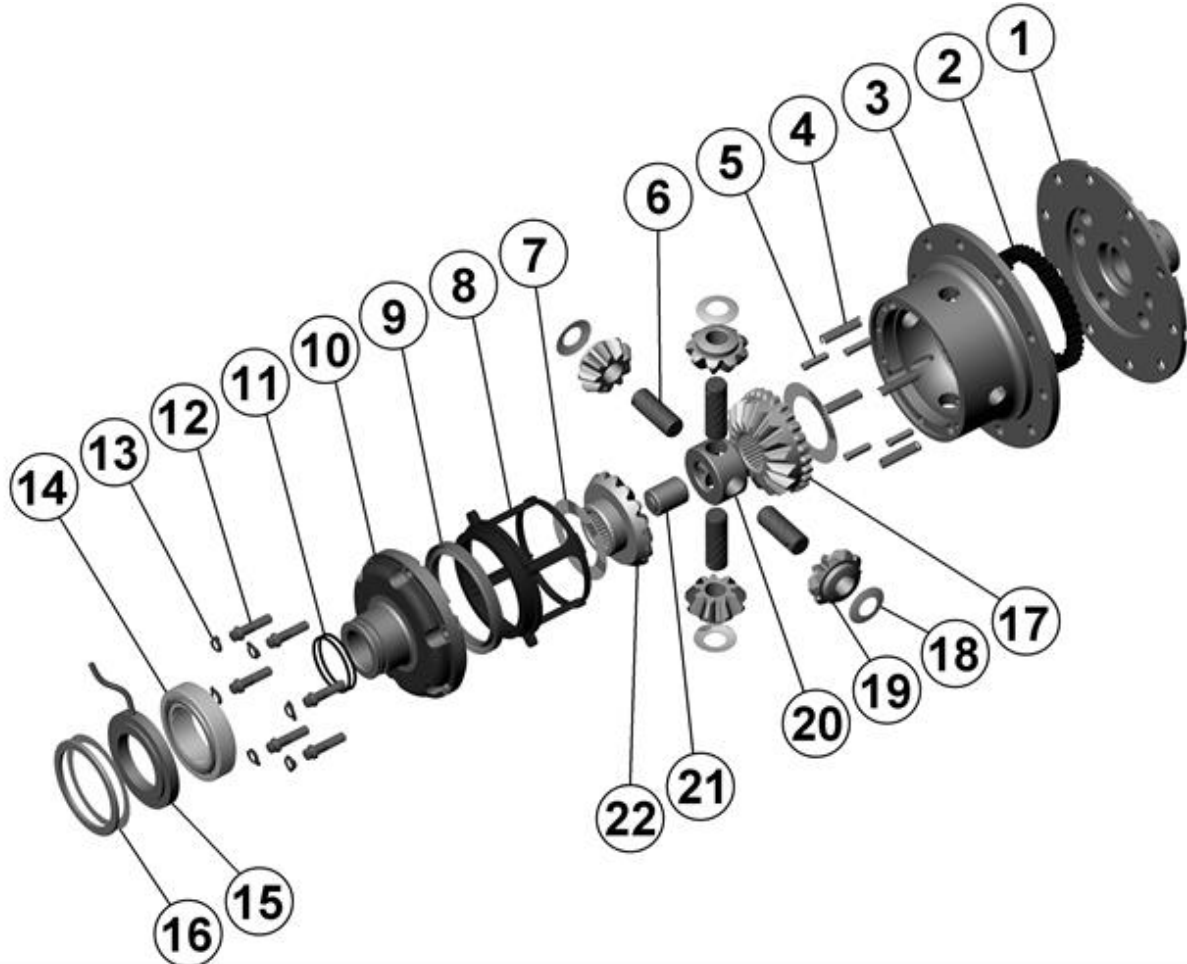

RD60

AMC Model 20,3.07 & UP

****THIS MODEL WAS SUPERSEDED BY RD186, CROSSED OUT PARTS NOT AVAILABLE**

PARTS LIST

ITEM #	QTY	DESCRIPTION	PART #	NOTES
01	1	FLANGE CAP	022203	
02	1	CLUTCH GEAR	050402	
03	1	DIFFERENTIAL CASE	041505	
04	1	RETURN SPRINGS (PK OF 4)	150101SP	
05	2	RETAINING PIN SET (PK OF 2)	120302SP	
06	4	SHORT CROSS SHAFT	060303	
07	1	S GEAR THRUST WASHER (PK OF 2)	151003SP	
08	1	PISTON	040103SP	
09	1	BONDED SEAL	160701SP	
10	1	CYLINDER CAP	030427	
11	1	SEAL HOUSING O-RINGS (PK OF 2)	160208-2	1
12	1	CYL CAP RETAINING BOLT (PK OF 8)	200205SP	
13	1	LOCKING TAB (8mm) (PK OF 8)	150401SP	
14	1	TAPERED ROLLER BEARING	160104	2
15	1	SEAL HOUSING KIT	080504SP	
16	1	SHIM KIT	SHK008	
*	1	MASTER SHIM	150320	
17	1	SPLINED SIDE GEAR	SEE NOTE	3
18	1	PINION THRUST WASHER (PK OF 4)	151101SP	
19	4	PINION GEAR	SEE NOTE	3
20	1	SPIDER BLOCK	070404	
21	1	THRUST BLOCK	110506SP	
22	1	SIDE GEAR	SEE NOTE	3
*	1	BULKHEAD FITTING KIT (O-RING TYPE)	170111	
*	1	PUSH-IN FITTING (5mm to 1/8"BSPP)	170201SP	
*	1	AIR LINE (5mm DIA X 6m LONG)	170301SP	
*	1	SOLENOID VALVE (12V)	180103	
*	1	SWITCH FR OR RR LOCKER	180225	
*	1	CABLE TIE (PK OF 25)	180305	
*	1	OPERATING & SERVICE MANUAL	210200	
*	1	INSTALLATION GUIDE	210260	

* *Not illustrated in exploded view*

NOTES

- 1 For replacement O-rings use only BS030 Viton 75.
- 2 For replacement bearing use Timken part # LM603049 / LM603011.
- 3 Available only as complete 6 gear set # 728B404
- For 2.73:1 ratio refer to RD47 ([Section 2.47](#)).

RD60

AMC Model 20,3.07 & UP

****THIS MODEL WAS SUPERSEDED BY RD186, CROSSED OUT PARTS NOT AVAILABLE**

EXPLODED DIAGRAM

SPECIFICATIONS

Axle Spline	29 tooth, Ø31.8mm [1.25"]
Ratio Supported	3.07:1 & up
Ring Gear ID	136.6mm [5.38"]
Ring Gear OD	225mm [8.9"]
Ring Gear Bolts	8 bolts on Ø165mm [6.50"]
Ring Gear Torque	88Nm [65 ft-lb]
Backlash	0.15-0.25mm [0.006-0.010"]
Bearing Cap Torque	88Nm [65 ft-lb]