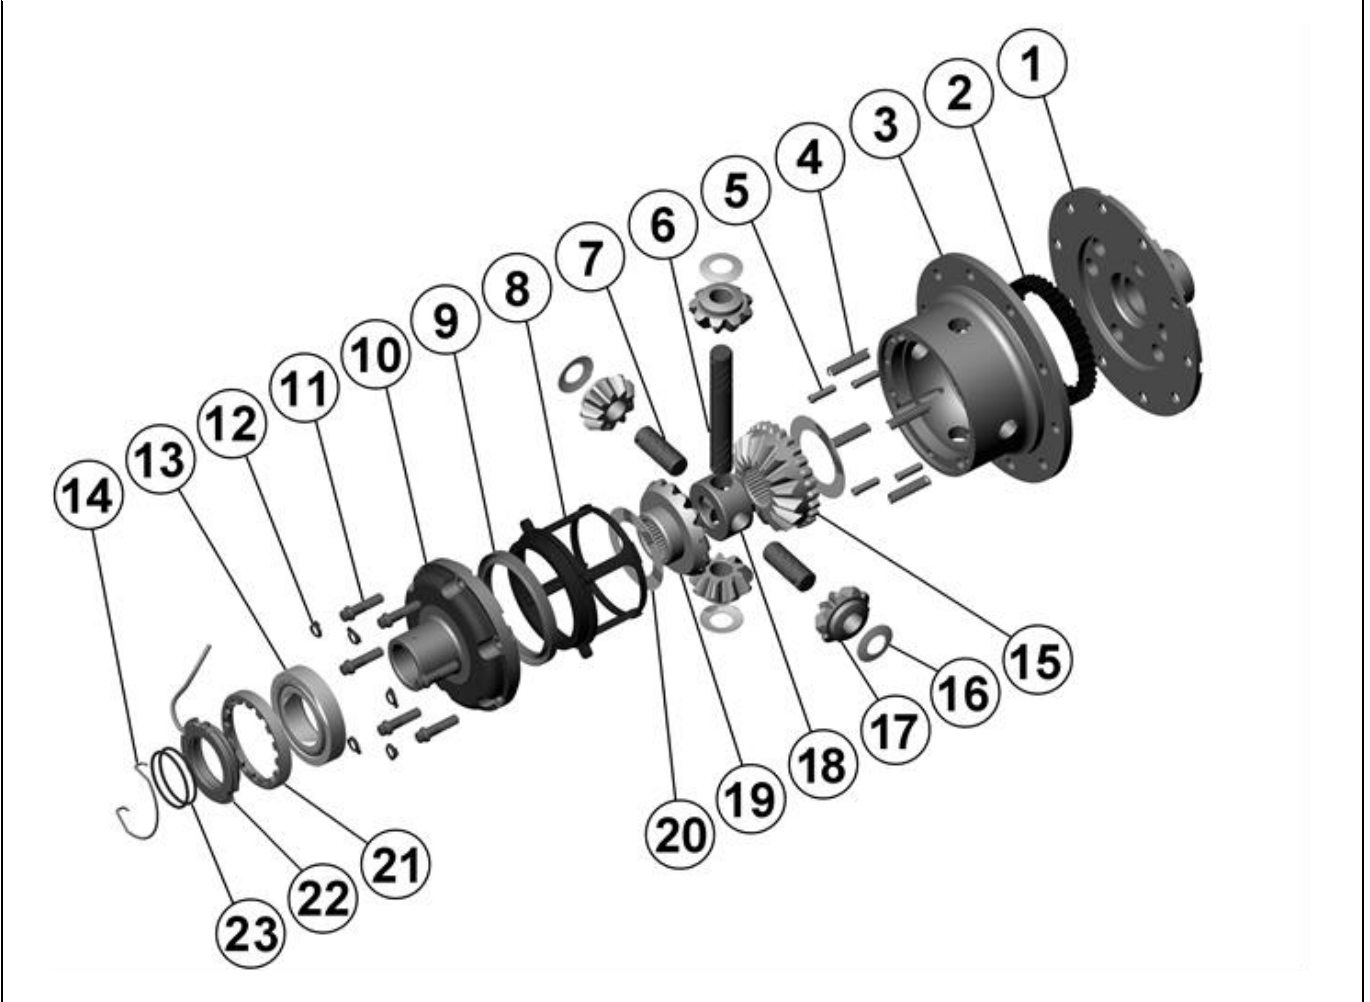

RD64

Toyota 9.5",32 SPL**

****THIS MODEL WAS SUPERSEDED BY RD152, CROSSED OUT PARTS NOT AVAILABLE**

PARTS LIST

ITEM #	QTY	DESCRIPTION	PART #	NOTES
01	1	FLANGE CAP	023001	
02	1	CLUTCH GEAR	050202	
03	1	DIFFERENTIAL CASE	012701	
04	1	RETURN SPRINGS (PK OF 4)	150101SP	
05	1	RETAINING PIN SET (PK OF 4)	120303SP	
06	1	LONG CROSS SHAFT	060205	
07	2	SHORT CROSS SHAFT	060402	
08	1	PISTON	040202SP	
09	1	ANNULAR SEAL	160905SP	
10	1	CYLINDER CAP ASSEMBLY	030223	
11	1	CYL CAP RETAINING BOLT (PK OF 8)	200205SP	
12	1	LOCKING TAB (8mm) (PK OF 8)	150401SP	
13	1	TAPERED ROLLER BEARING	NOT SUPPLIED	
14	1	SEAL HOUSING RETAINING CLIP	150601SP	
15	1	SPLINED SIDE GEAR	SEE NOTE	2
16	1	PINION THRUST WASHER (PK OF 4)	151102SP	
17	4	PINION GEAR	SEE NOTE	2
18	1	SPIDER BLOCK	070201SP	
19	1	SIDE GEAR	SEE NOTE	2
20	1	S GEAR THRUST WASHER (PK OF 2)	151006SP	
21	1	ADJUSTER NUT	100101SP	
22	1	SEAL HOUSING KIT	081901SP	
23	1	SEAL HOUSING O-RINGS (PK OF 2)	160207-2	1
*	1	BULKHEAD FITTING KIT (O-RING TYPE)	170111	
*	1	PUSH-IN FITTING (5mm to 1/8"BSPP)	170201SP	
*	1	AIR LINE (5mm DIA X 6m LONG)	170301SP	
*	1	SOLENOID VALVE (12V)	180103	
*	1	SWITCH RR LOCKER	180224	
*	1	CABLE TIE (PK OF 25)	180305	
*	1	OPERATING & SERVICE MANUAL	210200	
*	1	INSTALLATION GUIDE	210264	

* *Not illustrated in exploded view*

NOTES

- 1 For replacement O-rings use only BS136 Viton 75.
- 2 Available only as complete 6 gear set # 728A091
- Refer to seal housing set-up tech note ([Section 5.2](#)).
- Older RD64 models with O-ring grooves in the cylinder cap use; cylinder cap #030216, seal housing #080402 and O-ring BS031 #160209-2.

RD64

Toyota 9.5",32 SPL**

****THIS MODEL WAS SUPERSEDED BY RD152, CROSSED OUT PARTS NOT AVAILABLE**

EXPLODED DIAGRAM

SPECIFICATIONS

Axle Spline	32 tooth, Ø34.8mm [1.37"]
Ratio Supported	All
Ring Gear ID	150.0mm [5.91"]
Ring Gear OD	241mm [9.5"]
Ring Gear Bolts	12 bolts on Ø174mm [6.85"]
Ring Gear Torque	95Nm [70 ft-lb]
Backlash	0.15-0.25mm [0.006-0.010"]
Bearing Cap Torque	95Nm [70 ft-lb]