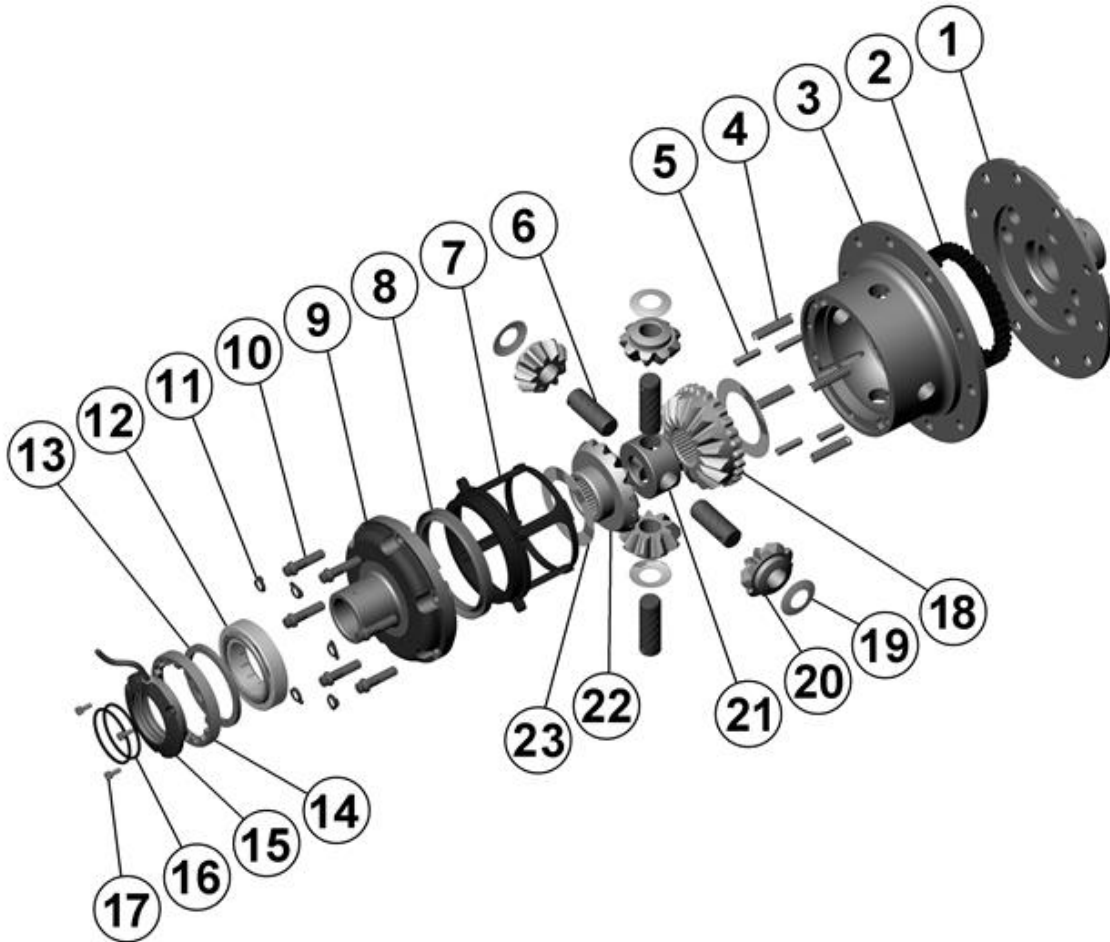

RD70

Nissan H260,37 SPL

****THIS MODEL WAS SUPERSEDED BY RD215, CROSSED OUT PARTS NOT AVAILABLE**

PARTS LIST

ITEM #	QTY	DESCRIPTION	PART #	NOTES
01	1	FLANGE CAP	023201	
02	1	CLUTCH GEAR	050401	
03	1	DIFFERENTIAL CASE	012901	
04	1	RETURN SPRINGS (PK OF 4)	150101SP	
05	1	RETAINING PIN SET (PK OF 4)	120301SP	
06	4	SHORT CROSS SHAFT	060802	
07	1	PISTON	040501SP	
08	1	BONDED SEAL	160703SP	
09	1	CYLINDER CAP KIT	031202	
10	1	CYL CAP RETAINING BOLT (PK OF 8)	200205SP	
11	1	LOCKING TAB (8mm) (PK OF 8)	150401SP	
12	1	TAPERED ROLLER BEARING	NOT SUPPLIED	
13	1	CLAMPING PLATE	090301	
14	1	ADJUSTER NUT	100501SP	
15	1	SEAL HOUSING	081201SP	
16	1	SEAL HOUSING O-RINGS (PK OF 2)	160227-2	1
17	4	SEAL HOUSING SCREW	200501	
18	1	SPLINED SIDE GEAR	SEE NOTE	2
19	1	PINION THRUST WASHER (PK OF 4)	151104SP	
20	4	PINION GEAR	SEE NOTE	2
21	1	SPIDER BLOCK	070401	
22	1	SIDE GEAR	SEE NOTE	2
23	1	S GEAR THRUST WASHER (PK OF 2)	151007SP	
*	1	BULKHEAD FITTING KIT (O-RING TYPE)	170111	
*	1	PUSH-IN FITTING (5mm to 1/8" BSPP)	170201SP	
*	1	AIR LINE (5mm DIA X 6m LONG)	170301SP	
*	1	SOLENOID VALVE (12V)	180103	
*	1	SWITCH RR LOCKER	180224	
*	1	CABLE TIE (PK OF 25)	180305	
*	1	OPERATING & SERVICE MANUAL	210200	
*	1	INSTALLATION GUIDE	210270	

* *Not illustrated in exploded view*

NOTES

- 1 For replacement O-rings use only BS138 Viton 75.
- 2 Available only as complete 6 gear set # 728E041
- Refer to seal housing set-up tech note ([Section 5.1](#)).
- For H260 with 34 spline axels, refer to RD144 ([Section 2.144](#))

RD70

Nissan H260,37 SPL

****THIS MODEL WAS SUPERSEDED BY RD215, CROSSED OUT PARTS NOT AVAILABLE**

EXPLODED DIAGRAM

SPECIFICATIONS

Axle Spline	37 tooth, Ø38.4mm [1.51"]
Ratio Supported	All
Ring Gear ID	165.1mm [6.50"]
Ring Gear Bolts	10 bolts on Ø200mm [7.87"]
Ring Gear Bolt Size	14mm
Ring Gear Torque	212Nm [156 ft-lb]
Backlash	0.15-0.20mm [0.006-0.008"]
Bearing Cap Torque	88Nm [65 ft-lb]