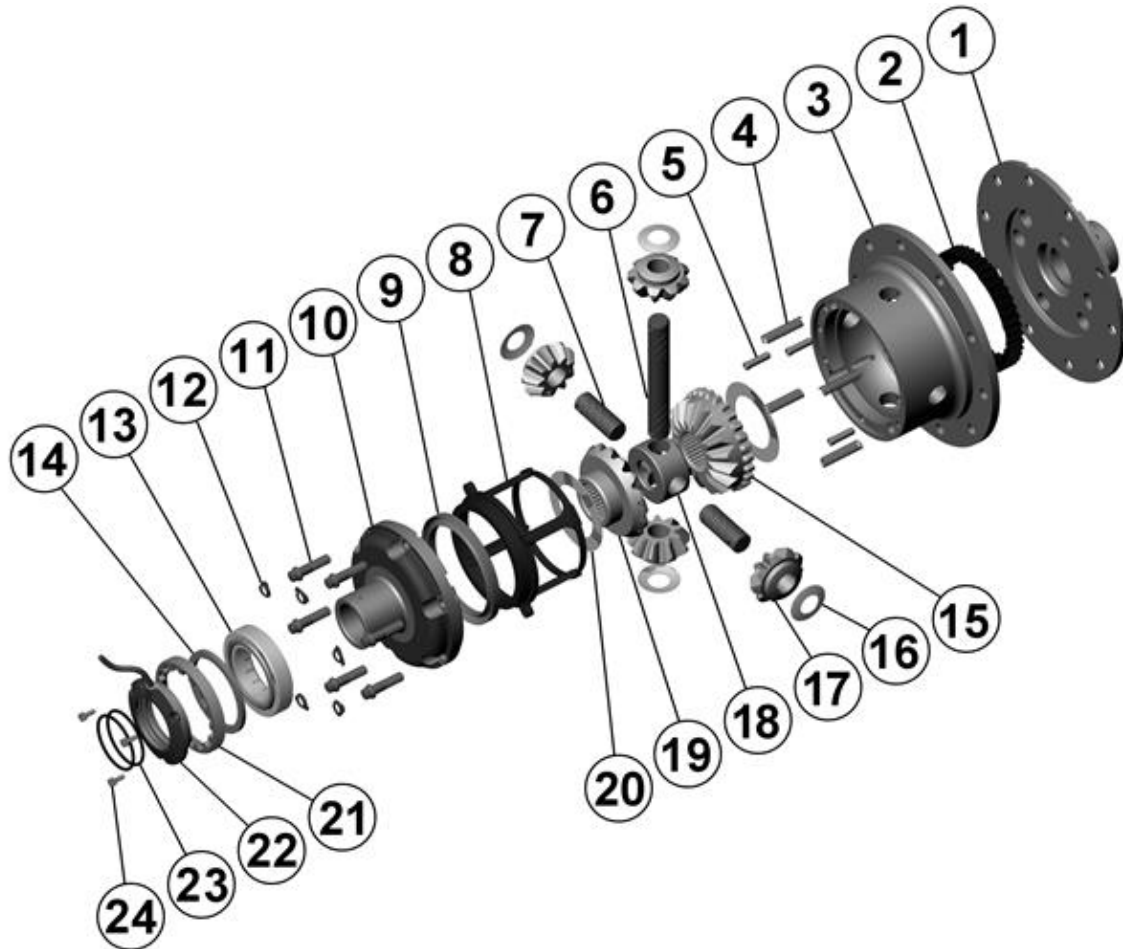

RD71

Nissan H260,37 SPL, disc brake

****THIS MODEL WAS SUPERSEDED BY RD215, CROSSED OUT PARTS NOT AVAILABLE**

PARTS LIST

ITEM #	QTY	DESCRIPTION	PART #	NOTES
01	1	FLANGE CAP	023201	
02	1	CLUTCH GEAR	050401	
03	1	DIFFERENTIAL CASE	012901	
04	1	RETURN SPRING (PK OF 4)	150101SP	
05	1	RETAINING PIN SET (PK OF 4)	120301SP	
06	1	LONG CROSS SHAFT	060703	
07	2	SHORT CROSS SHAFT	060802	
08	1	PISTON	040501SP	
09	1	BONDED SEAL	160703SP	
10	1	CYLINDER CAP ASSEMBLY	031202	
11	1	CYL CAP RETAINING BOLT (PK OF 8)	200205SP	
12	1	LOCKING TAB (8mm) (PK OF 8)	150401SP	
13	1	TAPERED ROLLER BEARING	NOT SUPPLIED	
14	1	CLAMPING PLATE	090301	
15	1	SPLINED SIDE GEAR	SEE NOTE	2
16	1	PINION THRUST WASHER (PK OF 4)	151104SP	
17	4	PINION GEAR	SEE NOTE	2
18	1	SPIDER BLOCK	070401	
19	1	SIDE GEAR	SEE NOTE	2
20	1	S GEAR THRUST WASHER (PK OF 2)	151007SP	
21	1	ADJUSTER NUT	100501SP	
22	1	SEAL HOUSING KIT	081201SP	
23	1	SEAL HOUSING O-RINGS (PK OF 2)	160227-2	1
24	4	SEAL HOUSING SCREW	200501	
*	1	BULKHEAD FITTING KIT (O-RING TYPE)	170111	
*	1	PUSH-IN FITTING (5mm to 1/8"BSPP)	170201SP	
*	1	AIR LINE (5mm DIA X 6m LONG)	170301SP	
*	1	SOLENOID VALVE (12V)	180103	
*	1	SWITCH RR LOCKER	180224	
*	1	CABLE TIE (PK OF 25)	180305	
*	1	OPERATING & SERVICE MANUAL	210200	
*	1	INSTALLATION GUIDE	210271	

* *Not illustrated in exploded view*

NOTES

- 1 For replacement O-rings use only BS138 Viton 75.
- 2 Available only as complete 6 gear set # 728E041
- Refer to seal housing set-up tech note ([Section 5.1](#)).
- For H260 37 spline differential with no through cross shaft refer to RD70 ([Section 2.70](#)).

RD71

Nissan H260,37 SPL, disc brake

****THIS MODEL WAS SUPERSEDED BY RD215, CROSSED OUT PARTS NOT AVAILABLE**

EXPLODED DIAGRAM

SPECIFICATIONS

Axle Spline	37 tooth, Ø38.4mm [1.51"]
Ratio Supported	All
Ring Gear ID	165.1mm [6.50"]
Ring Gear Bolts	10 bolts on Ø200mm [7.87"]
Ring Gear Bolt Size	14mm
Ring Gear Torque	212Nm [156 ft-lb]
Backlash	0.15-0.20mm [0.006-0.008"]
Bearing Cap Torque	88Nm [65 ft-lb]