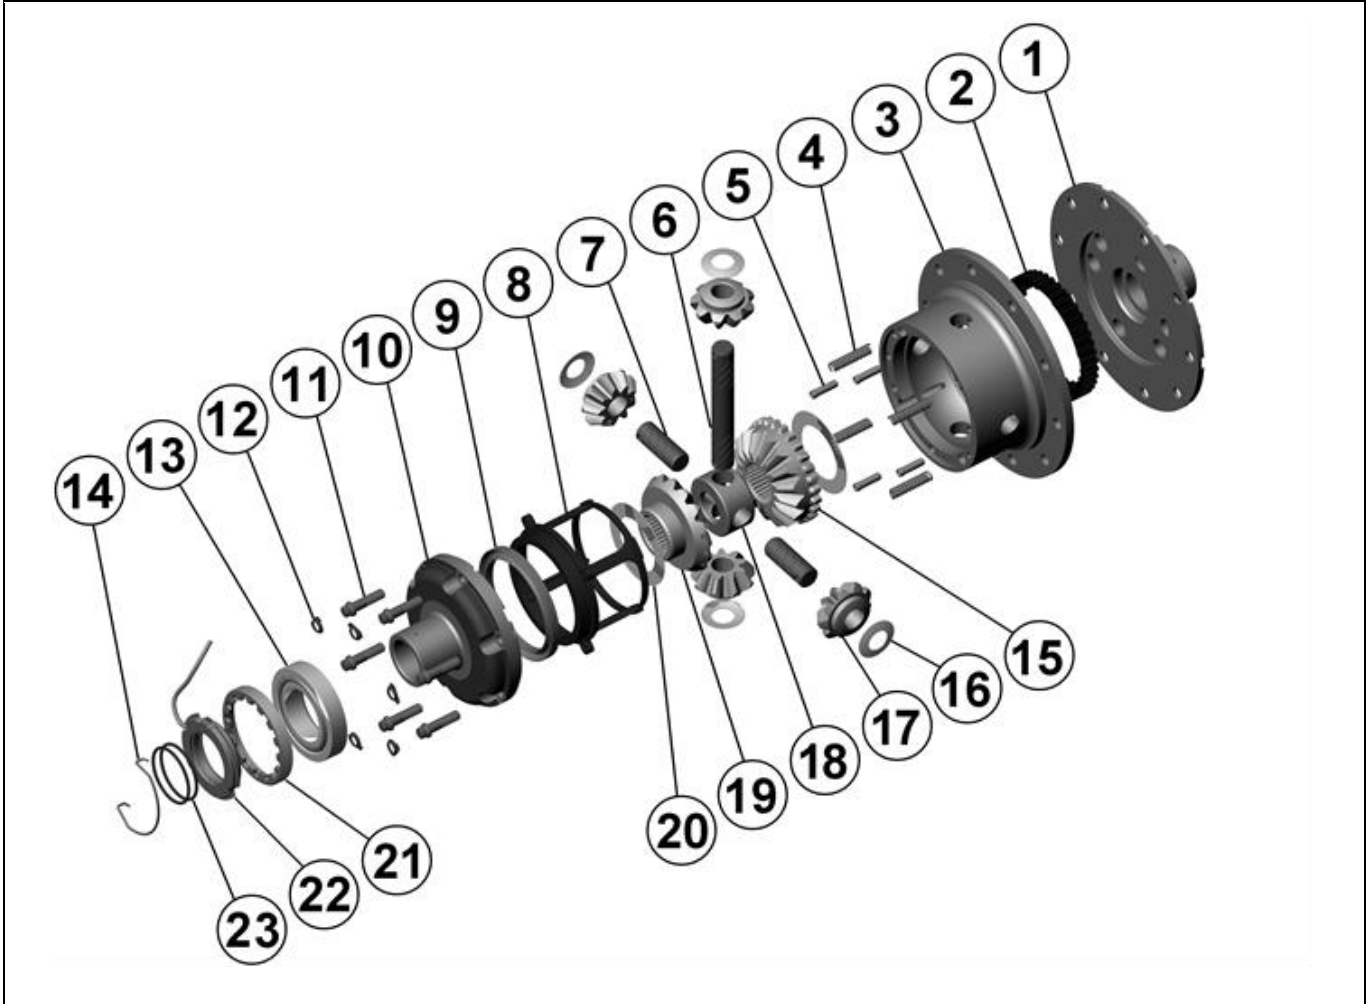

### PARTS LIST

ITEM #	QTY	DESCRIPTION	PART #	NOTES
01	1	FLANGE CAP	023404	
02	1	CLUTCH GEAR	050704	
03	1	DIFFERENTIAL CASE	042804	
04	1	RETURN SPRING (PK OF 12)	150107SP	
05	1	RETAINING PIN SET (PK OF 3)	120403SP	
06	1	LONG CROSS SHAFT	060406	
07	2	SHORT CROSS SHAFT	060306	
08	1	PISTON	040801SP	
09	1	U-RING	460306SP	
10	1	CYLINDER CAP ASSEMBLY	031301SP	
11	1	CYL CAP RETAINING BOLT (PK OF 8)	200211SP	
12	1	LOCKING TAB (6mm) (PK OF 8)	150402SP	
13	1	TAPERED ROLLER BEARING	NOT SUPPLIED	
14	1	SEAL HOUSING RETAINING CLIP	150601SP	
15	1	SPLINED SIDE GEAR	SEE NOTE	2
16	1	PINION THRUST WASHER (PK OF 4)	151108SP	
17	4	PINION GEAR	SEE NOTE	2
18	1	SPIDER BLOCK	070704	
19	1	SIDE GEAR	SEE NOTE	2
20	1	S GEAR THRUST WASHER (PK OF 2)	151008SP	
21	1	ADJUSTER NUT	100101SP	
22	1	SEAL HOUSING KIT	081902SP	
23	1	SEAL HOUSING O-RINGS (PK OF 2)	160235-2	1
*	1	BULKHEAD FITTING KIT (O-RING TYPE)	170111	
*	1	PUSH-IN FITTING (5mm to 1/8"BSPP)	170201SP	
*	1	AIR LINE (5mm DIA X 6m LONG)	170301SP	
*	1	SOLENOID VALVE (12V)	180103	
*	1	SWITCH RR LOCKER	180224	
*	1	CABLE TIE (PK OF 25)	180305	
*	1	OPERATING & SERVICE MANUAL	210200	
*	1	INSTALLATION GUIDE	210272	

### NOTES

- 1 For replacement O-rings use only BS133 Viton 75.
- 2 Available only as complete 6 gear set # 728G044
- For seal housing set-up refer to tech notes (Section 5.1 & 5.2).

**RD72**

Suzuki Sierra,RR,26 SPL\*\*

**\*\*THIS MODEL WAS SUPERSEDED BY RD208, CROSSED OUT PARTS NOT AVAILABLE**

### SPECIFICATIONS

Axle Spline	26 tooth, Ø27.4mm [1.08"]
Ratio Supported	All
Ring Gear ID	108.0mm [4.25"]
Ring Gear Bolts	10 bolts on Ø130mm [5.12"]
Ring Gear Torque	85Nm [63 ft-lb]
Backlash	0.10-0.15mm [0.004-0.006"]
Bearing Cap Torque	85Nm [63 ft-lb]