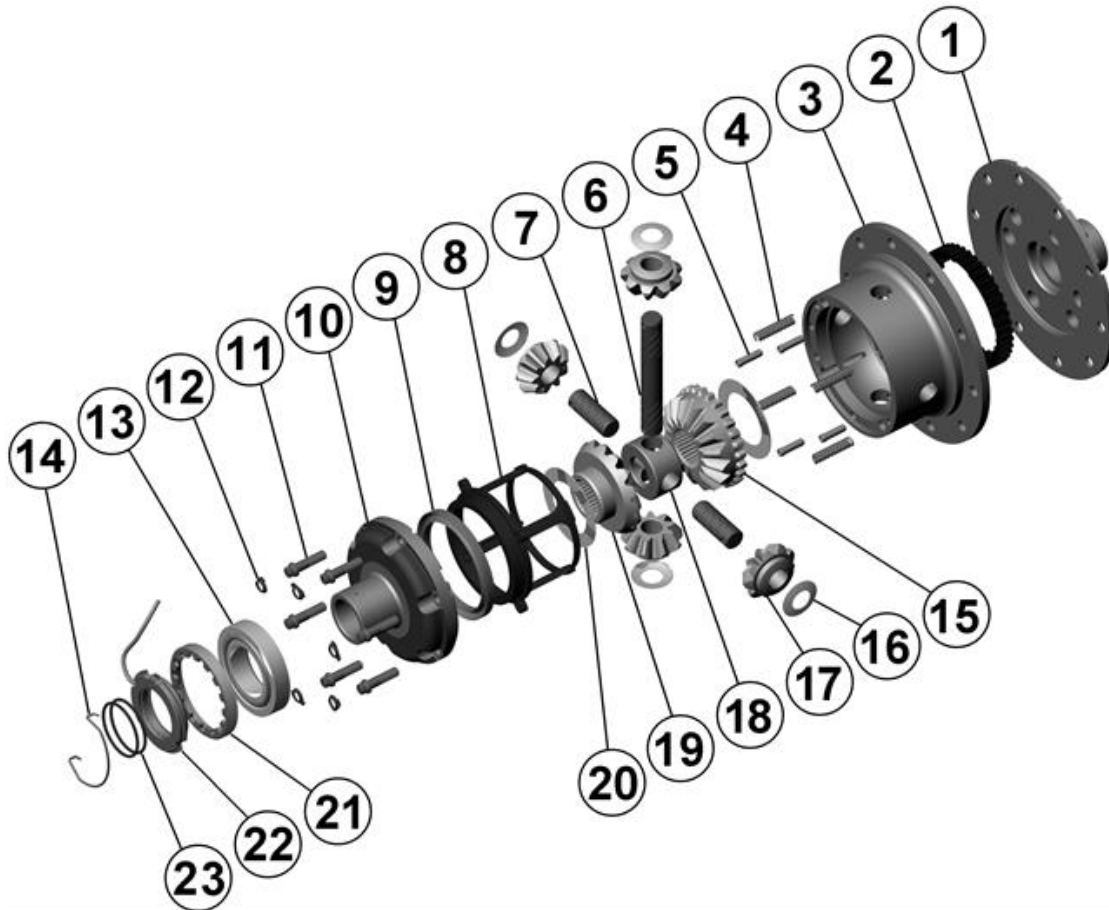

RD73

Suzuki Sierra,FR,22 SPL**

****THIS MODEL WAS SUPERSEDED BY RD205, CROSSED OUT PARTS NOT AVAILABLE**

PARTS LIST

ITEM #	QTY	DESCRIPTION	PART #	NOTES
01	1	FLANGE CAP	023404	
02	1	CLUTCH GEAR	050704	
03	1	DIFFERENTIAL CASE	042804	
04	1	RETURN SPRING (PK OF 12)	150107SP	
05	1	RETAINING PIN SET (PK OF 3)	120403SP	
06	1	LONG CROSS SHAFT	060406	
07	2	SHORT CROSS SHAFT	060306	
08	1	PISTON	040801SP	
09	1	U-RING	160306SP	
10	1	CYLINDER CAP ASSEMBLY	031301SP	
11	1	CYL CAP RETAINING BOLT (PK OF 8)	200211SP	
12	1	LOCKING TAB (6mm) (PK OF 8)	150402SP	
13	1	TAPERED ROLLER BEARING	NOT SUPPLIED	
14	1	SEAL HOUSING RETAINING CLIP	150601SP	
15	1	SPLINED SIDE GEAR	SEE NOTE	2
16	1	PINION THRUST WASHER (PK OF 4)	151108SP	
17	4	PINION GEAR	SEE NOTE	2
18	1	SPIDER BLOCK	070704	
19	1	SIDE GEAR	SEE NOTE	2
20	1	S GEAR THRUST WASHER (PK OF 2)	151008SP	
21	1	ADJUSTER NUT	100101SP	
22	1	SEAL HOUSING KIT	081902SP	
23	1	SEAL HOUSING O-RINGS (PK OF 2)	160235-2	1
*	1	BULKHEAD FITTING KIT (O-RING TYPE)	170111	
*	1	PUSH-IN FITTING (5mm to 1/8"BSPP)	170201SP	
*	1	AIR LINE (5mm DIA X 6m LONG)	170301SP	
*	1	SOLENOID VALVE (12V)	180103	
*	1	SWITCH FR LOCKER	180223	
*	1	CABLE TIE (PK OF 25)	180305	
*	1	OPERATING & SERVICE MANUAL	210200	
*	1	INSTALLATION GUIDE	210273	

* *Not illustrated in exploded view*

NOTES

- 1 For replacement O-rings use only BS133 Viton 75.
- 2 Available only as complete 6 gear set # 728G024
- For seal housing set-up refer to tech notes (Section 5.1 & 5.2).

RD73

Suzuki Sierra,FR,22 SPL**

****THIS MODEL WAS SUPERSEDED BY RD205, CROSSED OUT PARTS NOT AVAILABLE**

EXPLODED DIAGRAM

SPECIFICATIONS

Axle Spline	22 tooth, Ø23.9mm [0.94"]
Ratio Supported	All
Ring Gear ID	108.0mm [4.25"]
Ring Gear Bolts	10 bolts on Ø130mm [5.12"]
Ring Gear Torque	85Nm [63 ft-lb]
Backlash	0.10-0.15mm [0.004-0.006"]
Bearing Cap Torque	85Nm [63 ft-lb]