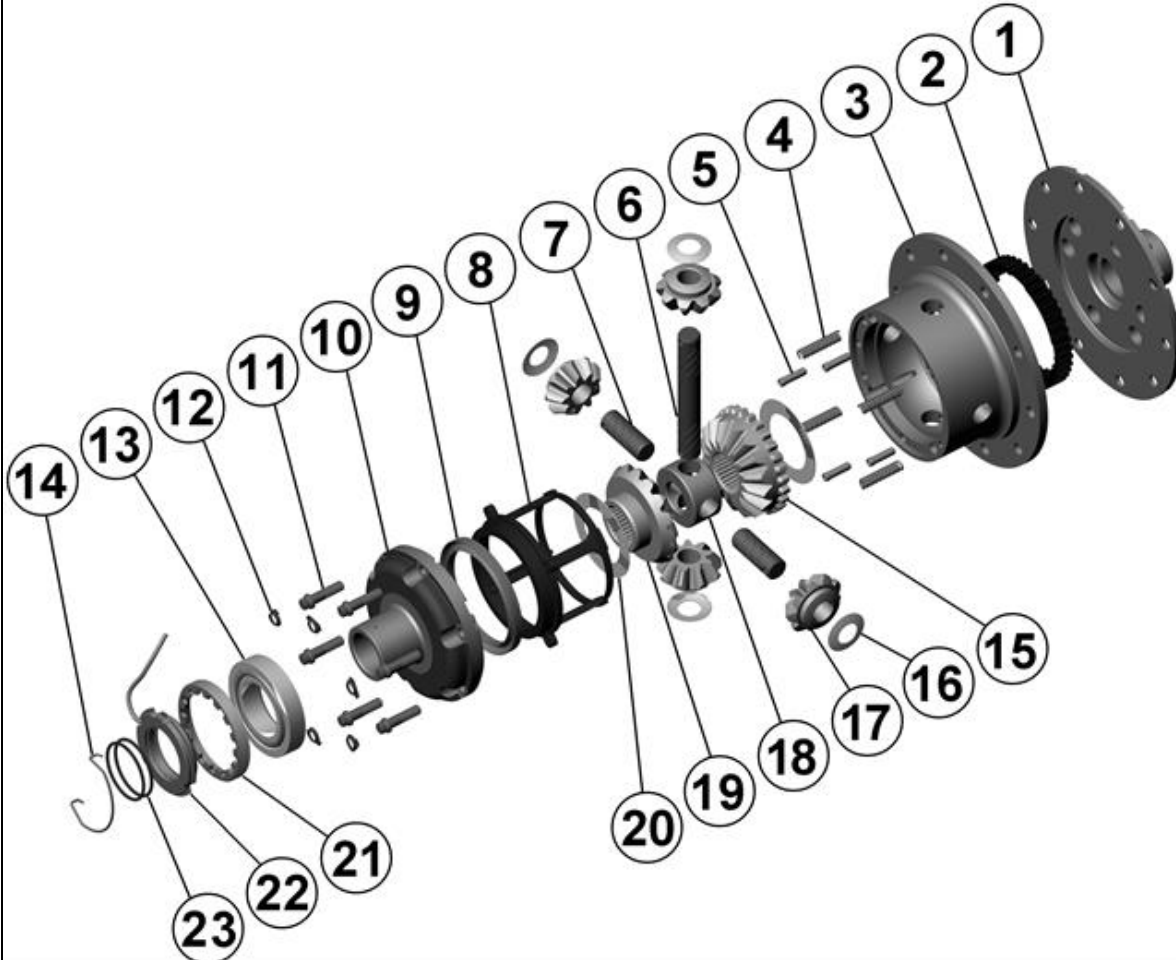

RD74

Suzuki Vitara,RR,26 SPL,10 bolt RG

****THIS MODEL WAS SUPERSEDED BY RD204, CROSSED OUT PARTS NOT AVAILABLE**

PARTS LIST

ITEM #	QTY	DESCRIPTION	PART #	NOTES
01	1	FLANGE CAP	021803	
02	1	CLUTCH GEAR	050501	
03	1	DIFFERENTIAL CASE	011903	
04	1	RETURN SPRINGS (PK OF 4)	150102SP	
05	1	RETAINING PIN SET (PK OF 4)	120401SP	
06	1	LONG CROSS SHAFT	061101	
07	2	SHORT CROSS SHAFT	061201	
08	1	PISTON	040601SP	
09	1	U-RING	160303SP	
10	1	CYLINDER CAP ASSEMBLY	030905	
11	1	CYL CAP RETAINING BOLT (PK OF 8)	200207SP	
12	1	LOCKING TAB (6mm) (PK OF 8)	150402SP	
13	1	TAPERED ROLLER BEARING	NOT SUPPLIED	
14	1	SEAL HOUSING RETAINING CLIP	150601SP	
15	1	SPLINED SIDE GEAR	SEE NOTE	2
16	1	PINION THRUST WASHER (PK OF 4)	151107SP	
17	4	PINION GEAR	SEE NOTE	2
18	1	SPIDER BLOCK	070502	
19	1	SIDE GEAR	SEE NOTE	2
20	1	S GEAR THRUST WASHER (PK OF 2)	151005SP	
21	1	ADJUSTER NUT	100101SP	
22	1	SEAL HOUSING KIT	081902SP	
23	1	SEAL HOUSING O-RINGS (PK OF 2)	160235-2	1
*	1	BULKHEAD FITTING KIT (O-RING TYPE)	170111	
*	1	PUSH-IN FITTING (5mm to 1/8"BSPP)	170201SP	
*	1	AIR LINE (5mm DIA X 6m LONG)	170301SP	
*	1	SOLENOID VALVE	180103	
*	1	SWITCH RR LOCKER	180224	
*	1	CABLE TIE (PK OF 25)	180305	
*	1	OPERATING & SERVICE MANUAL	210200	
*	1	INSTALLATION GUIDE	210274	

* *Not illustrated in exploded view*

NOTES

- 1 For replacement O-rings use only BS133 Viton 75.
- 2 Available only as complete 6 gear set # 728F052
- For seal housing set-up refer to tech note (Section 5.1 / 5.2).

RD74

Suzuki Vitara,RR,26 SPL,10 bolt RG

****THIS MODEL WAS SUPERSEDED BY RD204, CROSSED OUT PARTS NOT AVAILABLE**

EXPLODED DIAGRAM

SPECIFICATIONS

Axle Spline	26 tooth, Ø27.4mm [1.08"]
Ratio Supported	All
Ring Gear ID	118.0mm [4.65"]
Ring Gear Bolts	10 bolts on Ø140mm [5.51"]
Ring Gear Torque	95Nm [70 ft-lb]
Backlash	0.13-0.18mm [0.005-0.007"]
Bearing Cap Torque	85Nm [63 ft-lb]