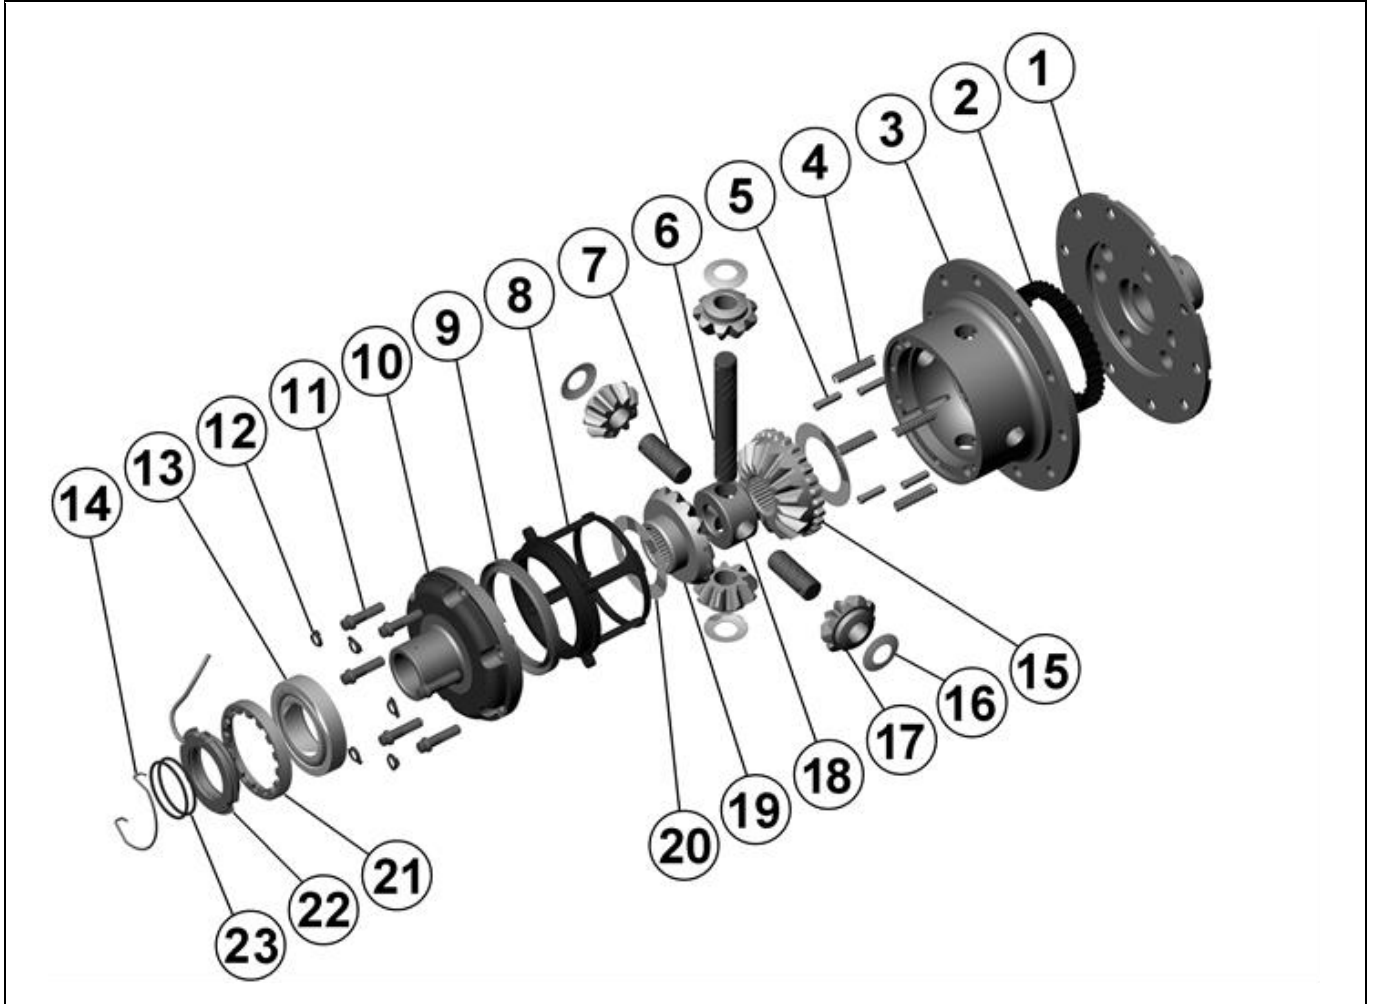

### PARTS LIST

ITEM #	QTY	DESCRIPTION	PART #	NOTES
01	1	FLANGE CAP	023701	
02	1	CLUTCH GEAR	050701	
03	1	DIFFERENTIAL CASE	012802	
04	1	RETURN SPRINGS (PK OF 12)	150107SP	
05	1	RETAINING PIN SET (PK OF 3)	120403SP	
06	1	LONG CROSS SHAFT	060106	
07	2	SHORT CROSS SHAFT	060306	
08	1	PISTON	040801SP	
09	1	U-RING	160306SP	
10	1	CYLINDER CAP ASSEMBLY	031301SP	
11	1	CYL CAP RETAINING BOLT (PK OF 8)	200211SP	
12	1	LOCKING TAB (6mm) (PK OF 8)	150402SP	
13	1	TAPERED ROLLER BEARING	NOT SUPPLIED	
14	1	SEAL HOUSING RETAINING CLIP	150601SP	
15	1	SPLINED SIDE GEAR	SEE NOTE	2
16	1	PINION THRUST WASHER (PK OF 4)	151108SP	
17	4	PINION GEAR	SEE NOTE	2
18	1	SPIDER BLOCK	070701	
19	1	SIDE GEAR	SEE NOTE	2
20	1	S GEAR THRUST WASHER (PK OF 2)	151008SP	
21	1	ADJUSTER NUT	100101SP	
22	1	SEAL HOUSING KIT	081902SP	
23	1	SEAL HOUSING O-RINGS (PK OF 2)	160235-2	1
*	1	BULKHEAD FITTING KIT (O-RING TYPE)	170111	
*	1	PUSH-IN FITTING (5mm to 1/8"BSPP)	170201SP	
*	1	AIR LINE (5mm DIA X 6m LONG)	170301SP	
*	1	SOLENOID VALVE (12V)	180103	
*	1	SWITCH FR LOCKER	180223	
*	1	CABLE TIE (PK OF 25)	180305	
*	1	OPERATING & SERVICE MANUAL	210200	
*	1	INSTALLATION GUIDE	210275	

### NOTES

- 1 For replacement O-rings use only BS133 Viton 75.
- 2 Available only as complete 6 gear set # 728G024
- For seal housing set-up refer to tech note ([Section 5.2](#)).

**RD75**

Suzuki,FR,22 SPL,10 bolt RG

**\*\*THIS MODEL WAS SUPERSEDED BY RD205, CROSSED OUT PARTS NOT AVAILABLE**

### SPECIFICATIONS

Axle Spline	22 tooth, Ø23.9mm [0.94"]
Ratio Supported	All
Ring Gear ID	108.0mm [4.25"]
Ring Gear Bolts	10 bolts on Ø130mm [5.12"]
Ring Gear Torque	95Nm [70 ft-lb]
Backlash	0.13-0.18mm [0.005-0.007"]
Bearing Cap Torque	60Nm [44 ft-lb]