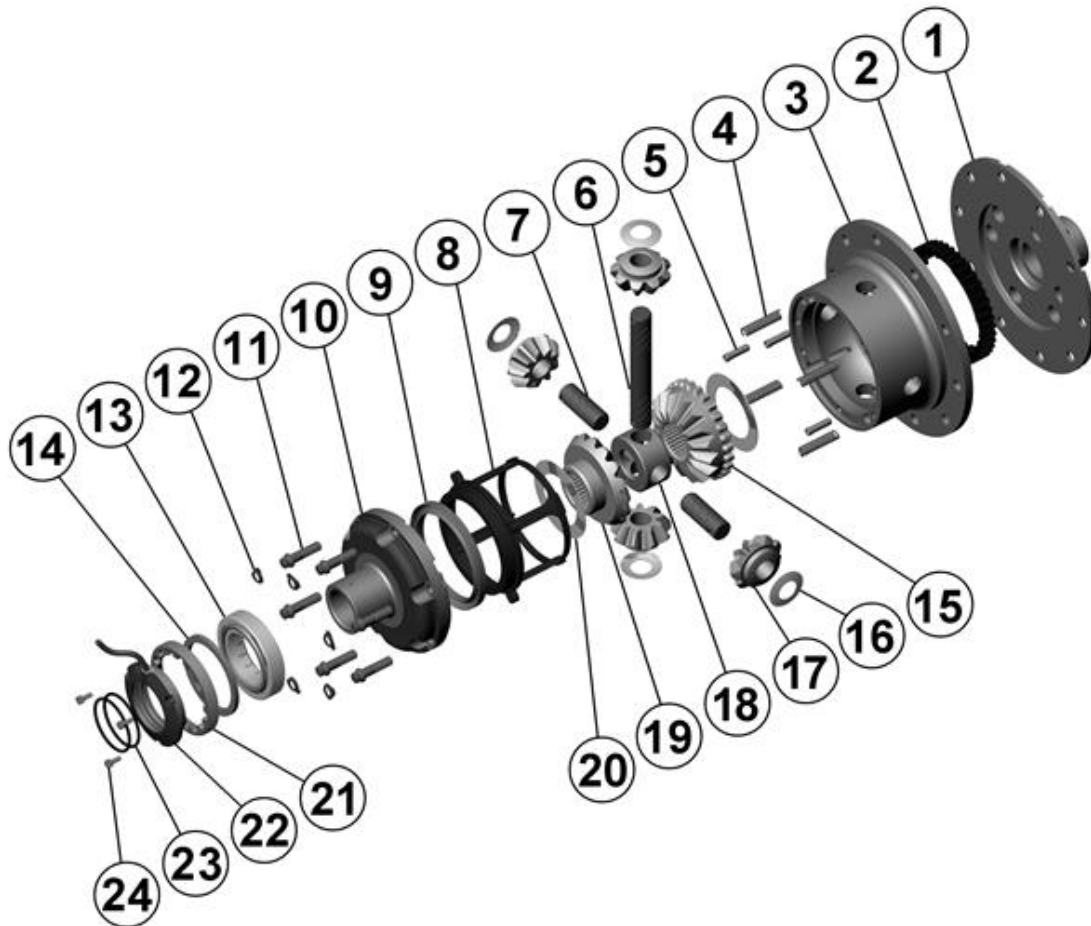

RD77

Suzuki Jimny (JA),FR,22 SPL**

****THIS MODEL WAS SUPERSEDED BY RD207, CROSSED OUT PARTS NOT AVAILABLE**

PARTS LIST

ITEM #	QTY	DESCRIPTION	PART #	NOTES
01	1	FLANGE CAP	023103	
02	1	CLUTCH GEAR	050701	
03	1	DIFFERENTIAL CASE	012803	
04	1	RETURN SPRINGS (PK OF 4)	150107SP	
05	1	RETAINING PIN SET (PK OF 3)	120403SP	
06	1	LONG CROSS SHAFT	060106	
07	2	SHORT CROSS SHAFT	060306	
08	1	PISTON	040801SP	
09	1	U-RING	160306SP	
10	1	CYLINDER CAP ASSEMBLY	031303	
11	1	CYL CAP RETAINING BOLT (PK OF 8)	200211SP	
12	1	LOCKING TAB (6mm) (PK OF 8)	150402SP	
13	1	TAPERED ROLLER BEARING	NOT SUPPLIED	
14	1	CLAMPING PLATE	090401	
15	1	SPLINED SIDE GEAR	SEE NOTE	2
16	1	PINION THRUST WASHER (PK OF 4)	151108SP	
17	4	PINION GEAR	SEE NOTE	2
18	1	SPIDER BLOCK	070701	
19	1	SIDE GEAR	SEE NOTE	2
20	1	S GEAR THRUST WASHER (PK OF 2)	151008SP	
21	1	ADJUSTER NUT	100601SP	
22	1	SEAL HOUSING KIT	081401SP	3
23	1	SEAL HOUSING O-RINGS (PK OF 2)	160208-2	1
24	3	SEAL HOUSING SCREW	200502	
*	1	BULKHEAD FITTING KIT (O-RING TYPE)	170111	
*	1	PUSH-IN FITTING (5mm to 1/8"BSPP)	170201SP	
*	1	AIR LINE (5mm DIA X 6m LONG)	170301SP	
*	1	SOLENOID VALVE (12V)	180103	
*	1	SWITCH FR LOCKER	180223	
*	1	CABLE TIE (PK OF 25)	180305	
*	1	OPERATING & SERVICE MANUAL	210200	
*	1	INSTALLATION GUIDE	210277	

* *Not illustrated in exploded view*

NOTES

- 1 For replacement O-rings use only BS030 Viton 75.
- 2 Available only as complete 6 gear set # 728G021
- 3 Refer to seal housing set-up tech note ([Section 5.1](#)).

RD77

Suzuki Jimny (JA),FR,22 SPL**

****THIS MODEL WAS SUPERSEDED BY RD207, CROSSED OUT PARTS NOT AVAILABLE**

EXPLODED DIAGRAM

SPECIFICATIONS

Axle Spline	22 tooth, Ø23.9mm [0.94"]
Ratio Supported	All
Ring Gear ID	108.0mm [4.25"]
Ring Gear Bolts	8 bolts on Ø130mm [5.12"]
Ring Gear Torque	85Nm [63 ft-lb]
Backlash	0.10-0.20mm [0.004-0.008"]
Bearing Cap Torque	50Nm [37 ft-lb]