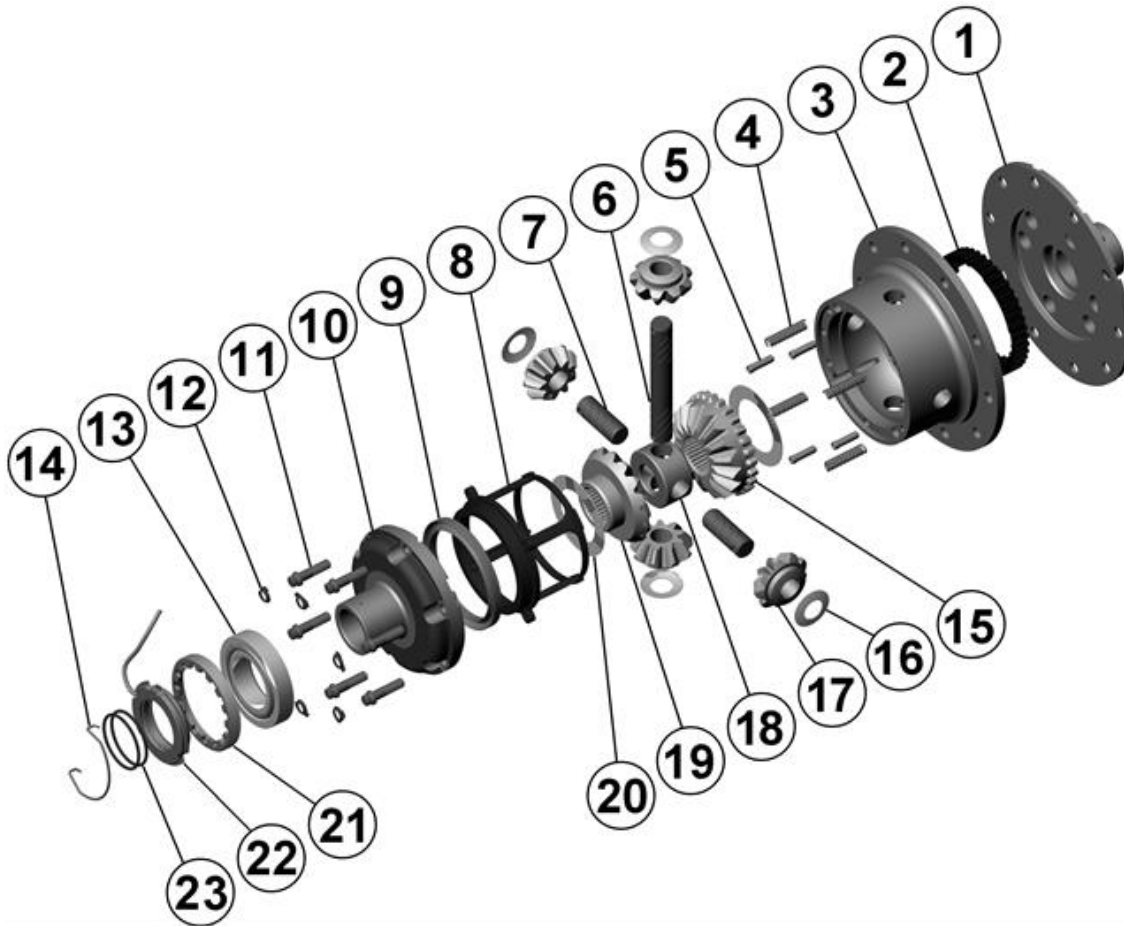

RD79

Suzuki Vitara,RR,26 SPL,12 bolt RG

**** THIS MODEL WAS SUPERSEDED BY RD209, CROSSED OUT PARTS NOT AVAILABLE**

PARTS LIST

ITEM #	QTY	DESCRIPTION	PART #	NOTES
01	1	FLANGE CAP	023301	
02	1	CLUTCH GEAR	050501	
03	1	DIFFERENTIAL CASE	011904	
04	1	RETURN SPRING (PK OF 4)	150102SP	
05	1	RETAINING PIN SET (PK OF 4)	120401SP	
06	1	LONG CROSS SHAFT	061101	
07	2	SHORT CROSS SHAFT	061201	
08	1	PISTON	040601SP	
09	1	U-RING	160303SP	
10	1	CYLINDER CAP ASSEMBLY	030905	
11	1	CYL CAP RETAINING BOLT (PK OF 8)	200207SP	
12	1	LOCKING TAB (6mm) (PK OF 8)	150402SP	
13	1	TAPERED ROLLER BEARING	NOT SUPPLIED	
14	1	SEAL HOUSING RETAINING CLIP	150601SP	
15	1	SPLINED SIDE GEAR	SEE NOTE	2
16	1	PINION THRUST WASHER (PK OF 4)	151107SP	
17	4	PINION GEAR	SEE NOTE	2
18	1	SPIDER BLOCK	070502	
19	1	SIDE GEAR	SEE NOTE	2
20	1	S GEAR THRUST WASHER (PK OF 2)	151005SP	
21	1	ADJUSTER NUT	100101SP	
22	1	SEAL HOUSING KIT	081902SP	
23	1	SEAL HOUSING O-RINGS (PK OF 2)	160235-2	1
*	1	BULKHEAD FITTING KIT (O-RING TYPE)	170111	
*	1	PUSH-IN FITTING (5mm to 1/8"BSPP)	170201SP	
*	1	AIR LINE (5mm DIA X 6m LONG)	170301SP	
*	1	SOLENOID VALVE (12V)	180103	
*	1	SWITCH RR LOCKER	180224	
*	1	CABLE TIE (PK OF 25)	180305	
*	1	OPERATING & SERVICE MANUAL	210200	
*	1	INSTALLATION GUIDE	210279	

* *Not illustrated in exploded view*

NOTES

- 1 For replacement O-rings use only BS133 Viton 75.
- 2 Available only as complete 6 gear set # 728F052
- For seal housing set-up refer to tech note (Section 5.1 / 5.2).

RD79

Suzuki Vitara,RR,26 SPL,12 bolt RG

**** THIS MODEL WAS SUPERSEDED BY RD209, CROSSED OUT PARTS NOT AVAILABLE**

EXPLODED DIAGRAM

SPECIFICATIONS

Axle Spline	26 tooth, Ø27.4mm [1.08"]
Ratio Supported	All
Ring Gear ID	118.0mm [4.65"]
Ring Gear Bolts	12 bolts on Ø140mm [5.51"]
Ring Gear Torque	95Nm [70 ft-lb]
Backlash	0.13-0.18mm [0.005-0.007"]
Bearing Cap Torque	85Nm [63 ft-lb]