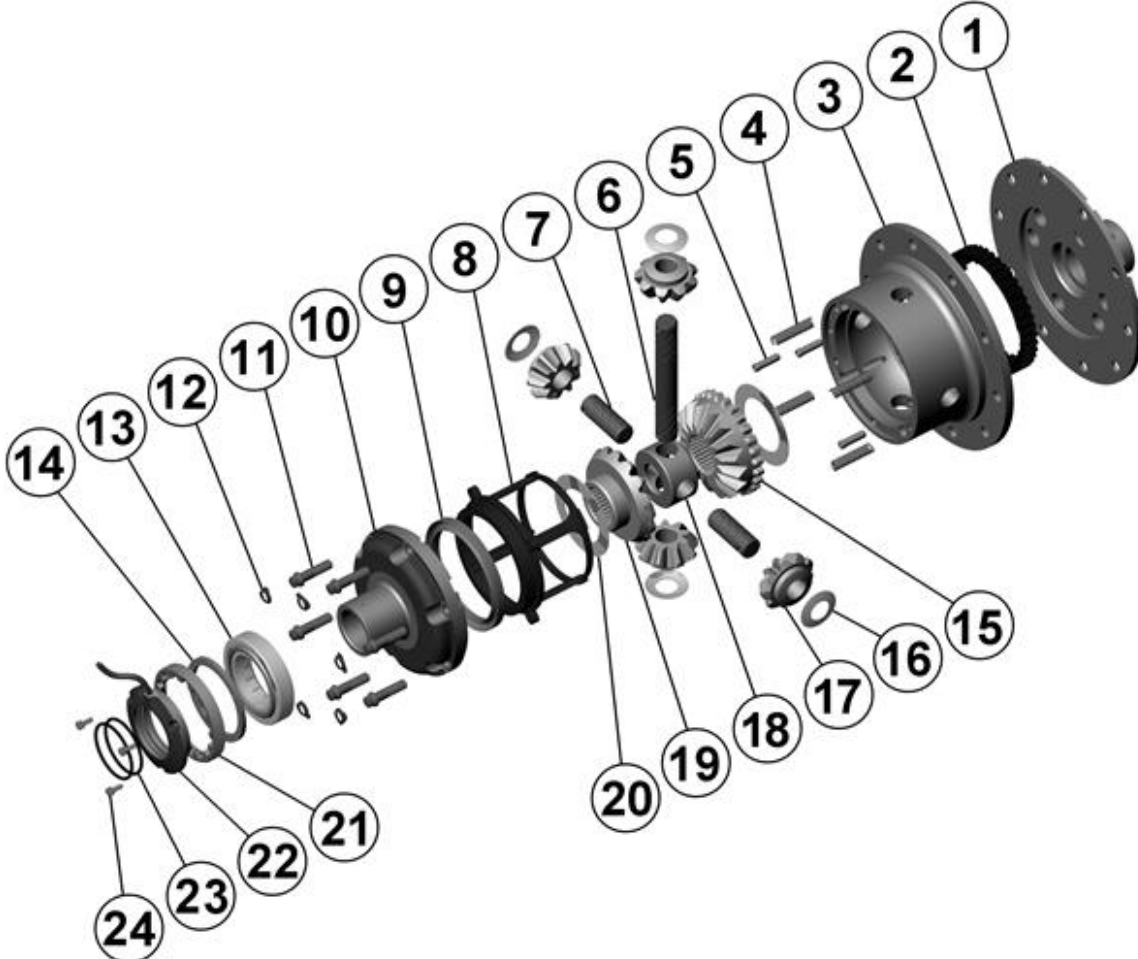

RD87

Suzuki Jimny,FR,22 SPL,8 bolt RG

****THIS MODEL WAS SUPERSEDED BY RD207, CROSSED OUT PARTS NOT AVAILABLE**

PARTS LIST

ITEM #	QTY	DESCRIPTION	PART #	NOTES
01	1	FLANGE CAP	023702	
02	1	CLUTCH GEAR	050701	
03	1	DIFFERENTIAL CASE	012804	
04	1	RETURN SPRINGS (PK OF 12)	150107SP	
05	1	RETAINING PIN SET (PK OF 3)	120403SP	
06	1	LONG CROSS SHAFT	060106	
07	2	SHORT CROSS SHAFT	060306	
08	1	PISTON	040801SP	
09	1	U-RING	160306SP	
10	1	CYLINDER CAP ASSEMBLY	031303	
11	1	CYL CAP RETAINING BOLT (PK OF 8)	200211SP	
12	1	LOCKING TAB (6mm) (PK OF 8)	150402SP	
13	1	TAPERED ROLLER BEARING	NOT SUPPLIED	
14	1	CLAMPING PLATE	090401	
15	1	SPLINED SIDE GEAR	SEE NOTE	2
16	1	PINION THRUST WASHER (PK OF 4)	151108SP	
17	4	PINION GEAR	SEE NOTE	2
18	1	SPIDER BLOCK	070701	
19	1	SIDE GEAR	SEE NOTE	2
20	1	S GEAR THRUST WASHER (PK OF 2)	151008SP	
21	1	ADJUSTER NUT	100601SP	
22	1	SEAL HOUSING KIT	081401SP	
23	1	SEAL HOUSING O-RINGS (PK OF 2)	160208-2	1
24	3	SEAL HOUSING SCREW	200502	
*	1	RING GEAR SPACER	190103	
*	1	BULKHEAD FITTING KIT (O-RING TYPE)	170111	
*	1	PUSH-IN FITTING (5mm to 1/8"BSPP)	170201SP	
*	1	AIR LINE (5mm DIA X 6m LONG)	170301SP	
*	1	SOLENOID VALVE (12V)	180103	
*	1	SWITCH FR LOCKER	180223	
*	1	CABLE TIE (PK OF 25)	180305	
*	1	OPERATING & SERVICE MANUAL	210200	
*	1	INSTALLATION GUIDE	210287	

* *Not illustrated in exploded view*

NOTES

- 1 For replacement O-rings use only BS030 Viton 75.
- 2 Available only as complete 6 gear set # 728G024
- Refer to seal housing set-up tech note ([Section 5.1](#)).
- For 10 bolt ring gear model refer to RD118 ([Section 2.118](#)).

RD87

Suzuki Jimny,FR,22 SPL,8 bolt RG

****THIS MODEL WAS SUPERSEDED BY RD207, CROSSED OUT PARTS NOT AVAILABLE**

EXPLODED DIAGRAM

SPECIFICATIONS

Axle Spline	22 tooth, Ø23.9mm [0.94"]
Ratio Supported	All
Ring Gear ID	108.0mm [4.25"]
Ring Gear Bolts	8 bolts on Ø130mm [5.12"]
Ring Gear Torque	85Nm [63 ft-lb]
Backlash	0.10-0.20mm [0.004-0.008"]
Bearing Cap Torque	50Nm [37 ft-lb]