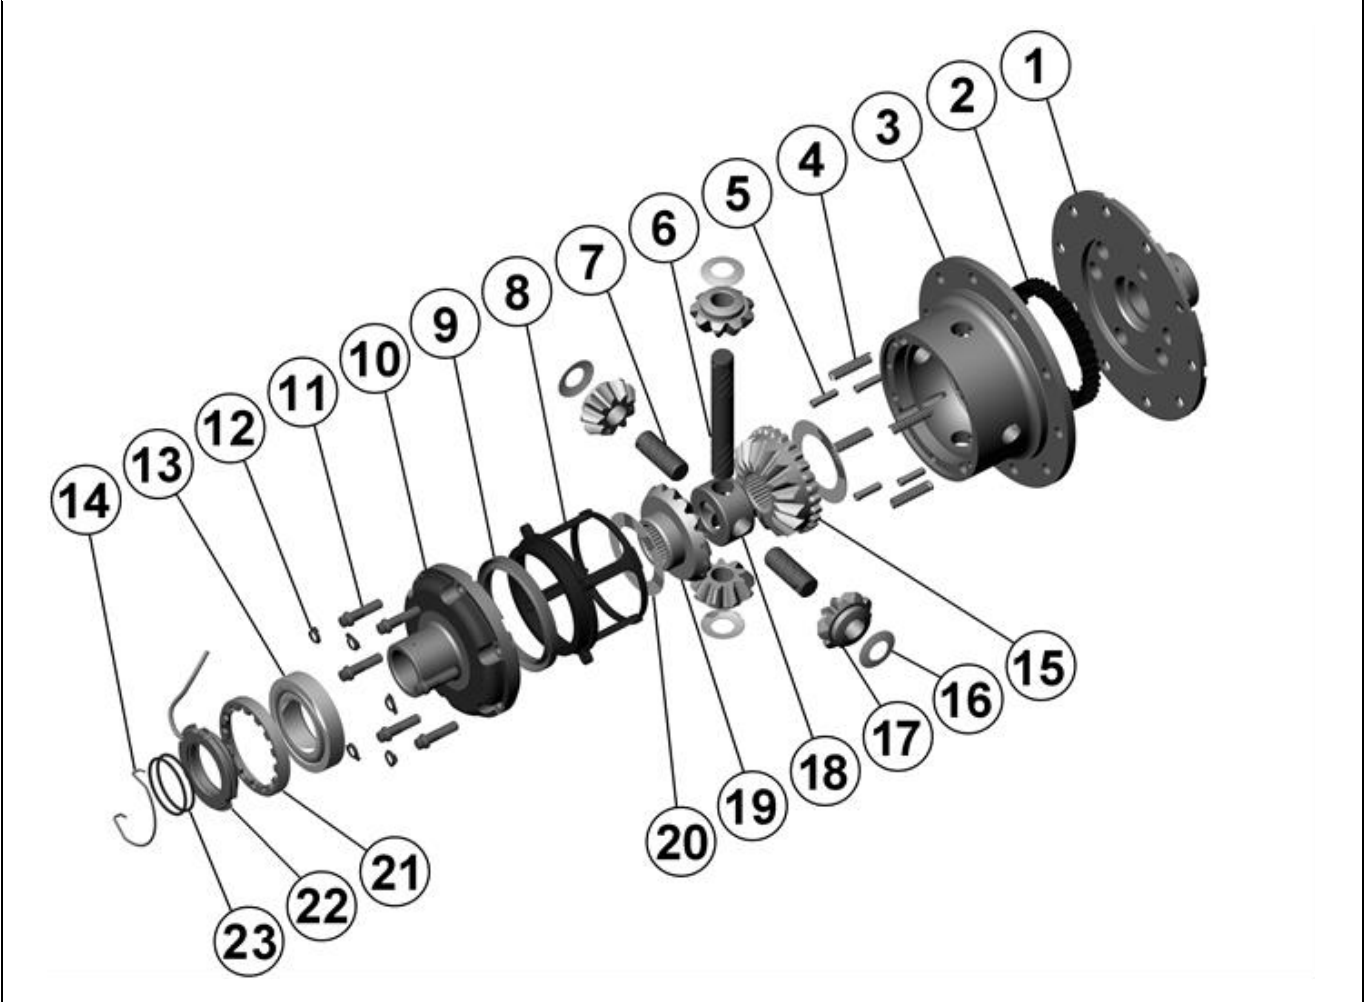

RD88

Suzuki,26 SPL,10 bolt RG

****THIS MODEL WAS SUPERSEDED BY RD208, CROSSED OUT PARTS NOT AVAILABLE**

PARTS LIST

ITEM #	QTY	DESCRIPTION	PART #	NOTES
01	1	FLANGE CAP	023701	
02	1	CLUTCH GEAR	050701	
03	1	DIFFERENTIAL CASE	012802	
04	1	RETURN SPRINGS (PK OF 12)	150107SP	
05	1	RETAINING PIN SET (PK OF 3)	120403SP	
06	1	LONG CROSS SHAFT	060106	
07	2	SHORT CROSS SHAFT	060306	
08	1	PISTON	040801SP	
09	1	U-RING	160306SP	
10	1	CYLINDER CAP ASSEMBLY	031301SP	
11	1	CYL CAP RETAINING BOLT (PK OF 8)	200211SP	
12	1	LOCKING TAB (6mm) (PK OF 8)	150402SP	
13	1	TAPERED ROLLER BEARING	NOT SUPPLIED	
14	1	SEAL HOUSING RETAINING CLIP	150601SP	
15	1	SPLINED SIDE GEAR	SEE NOTE	2
16	1	PINION THRUST WASHER (PK OF 4)	151108SP	
17	4	PINION GEAR	SEE NOTE	2
18	1	SPIDER BLOCK	070701	
19	1	SIDE GEAR	SEE NOTE	2
20	1	S GEAR THRUST WASHER (PK OF 2)	151008SP	
21	1	ADJUSTER NUT	100101SP	
22	1	SEAL HOUSING KIT	081902SP	
23	1	SEAL HOUSING O-RINGS (PK OF 2)	160235-2	1
*	1	BULKHEAD FITTING KIT (O-RING TYPE)	170111	
*	1	PUSH-IN FITTING (5mm to 1/8"BSPP)	170201SP	
*	1	AIR LINE (5mm DIA X 6m LONG)	170301SP	
*	1	SOLENOID VALVE (12V)	180103	
*	1	SWITCH FR OR RR LOCKER	180225	
*	1	CABLE TIE (PK OF 25)	180305	
*	1	OPERATING & SERVICE MANUAL	210200	
*	1	INSTALLATION GUIDE	210288	

* *Not illustrated in exploded view*

NOTES

- 1 For replacement O-rings use only BS133 Viton 75.
- 2 Available only as complete 6 gear set # 728G011
- For seal housing set-up refer to tech note ([Section 5.2](#)).

RD88

Suzuki, 26 SPL, 10 bolt RG

****THIS MODEL WAS SUPERSEDED BY RD208, CROSSED OUT PARTS NOT AVAILABLE**

EXPLODED DIAGRAM

SPECIFICATIONS

Axle Spline	26 tooth, Ø27.4mm [1.08"]
Ratio Supported	All
Ring Gear ID	108.0mm [4.25"]
Ring Gear Bolts	10 bolts on Ø130mm [5.12"]
Ring Gear Torque	95Nm [70 ft-lb]
Backlash	0.13-0.18mm [0.005-0.007"]
Bearing Cap Torque	60Nm [44 ft-lb]