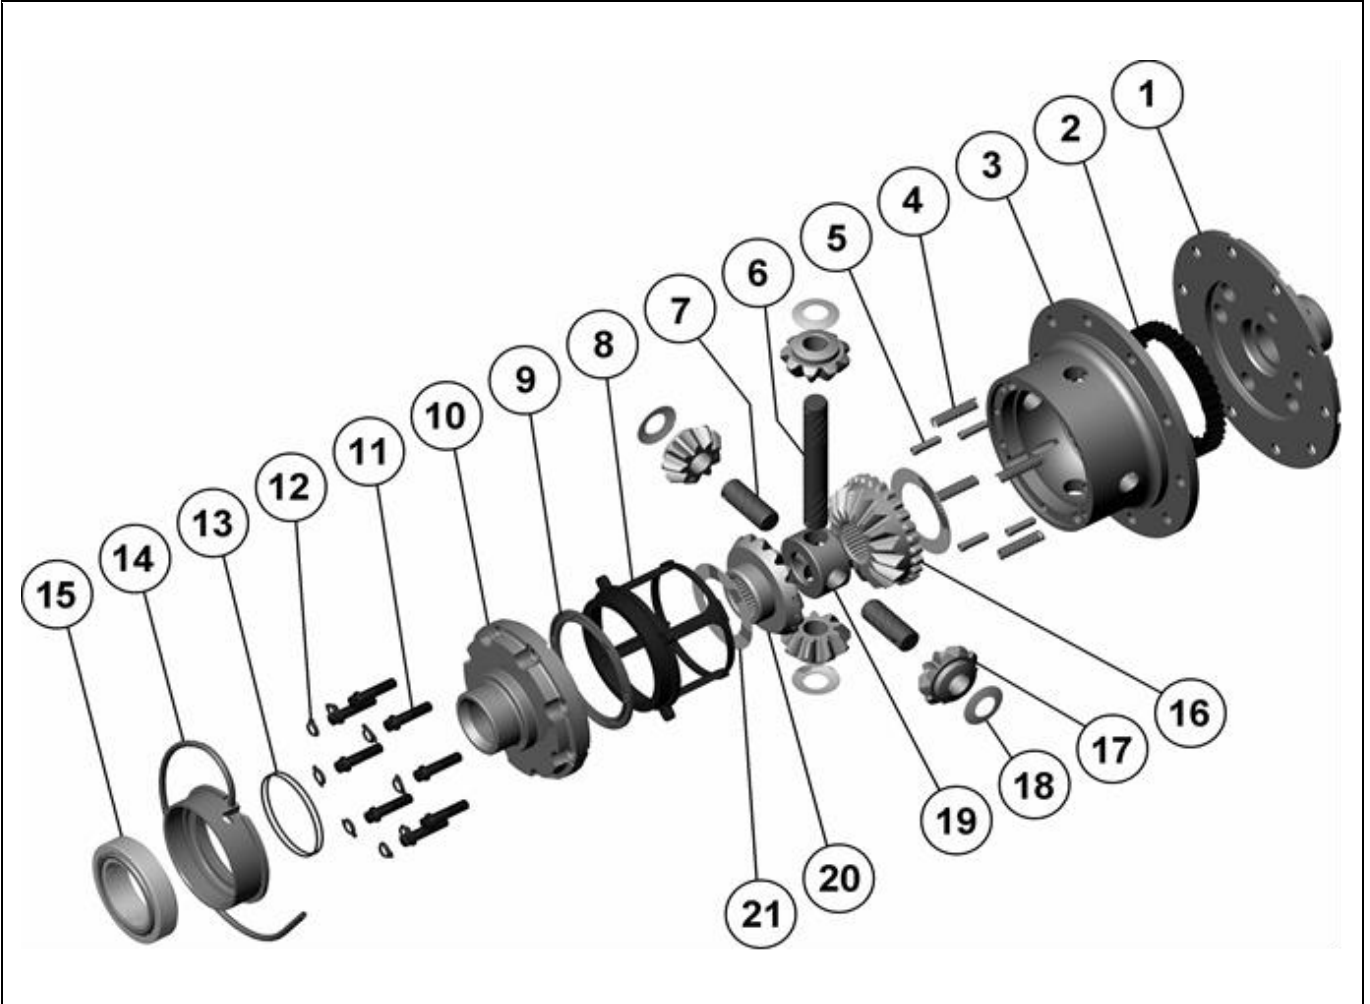

RD89

Toyota Tacoma,RR**

****THIS MODEL IS SUPERSEDED BY RD129, CROSSED OUT PARTS NOT AVAILABLE**

PARTS LIST

ITEM #	QTY	DESCRIPTION	PART #	NOTES
01	1	FLANGE CAP	021705	
02	1	CLUTCH GEAR	050402	
03	1	DIFFERENTIAL CASE	010408	
04	1	RETURN SPRING (PK OF 4)	150112SP	
05	2	RETAINING PIN SET (PK OF 2)	120302SP	
06	1	LONG CROSS SHAFT	061304	
07	2	SHORT CROSS SHAFT	061404	
08	1	PISTON	040103SP	
09	1	BONDED SEAL	160701SP	
10	1	CYLINDER CAP ASSEMBLY	030429	
11	1	CYL CAP RETAINING BOLT (PK OF 8)	200205SP	
12	1	LOCKING TAB (8mm) (PK OF 8)	150401SP	
13	1	SEAL HOUSING O-RINGS (PK OF 2)	160232-2	1
14	1	SEAL HOUSING KIT	080305SP	3
15	1	TAPERED ROLLER BEARING	160116	2
16	1	SPLINED SIDE GEAR	SEE NOTE	4
17	4	PINION GEAR	SEE NOTE	4
18	1	PINION THRUST WASHER (PK OF 4)	151111SP	
19	1	SPIDER BLOCK	070402	
20	1	SIDE GEAR	SEE NOTE	4
21	1	S GEAR THRUST WASHER (PK OF 2)	151003SP	
*	1	BULKHEAD FITTING KIT (O-RING TYPE)	170111	
*	1	PUSH-IN FITTING (5mm to 1/8"BSPP)	170201SP	
*	1	AIR LINE (5mm DIA X 6m LONG)	170301SP	
*	1	SOLENOID VALVE (12V)	180103	
*	1	SWITCH RR LOCKER	180224	
*	1	CABLE TIE (PK OF 25)	180305	
*	1	OPERATING & SERVICE MANUAL	210200	
*	1	INSTALLATION GUIDE	210289	

* *Not illustrated in exploded view*

NOTES

- 1 For replacement O-rings use only BS037 Viton 75.
- 2 For replacement bearing use Timken part # X32010X / Y32010X.
- 3 Seal housing comes pre-installed.
- 4 Available only as complete 6 gear set # 728B023
- To service O-rings or bearing remove the seal housing assembly with a bearing puller. 86mm bearing OD.

RD89

Toyota Tacoma, RR**

****THIS MODEL IS SUPERSEDED BY RD129, CROSSED OUT PARTS NOT AVAILABLE**

EXPLODED DIAGRAM

SPECIFICATIONS

Axle Spline	30 tooth, Ø33.0mm [1.30"]
Ratio Supported	All
Ring Gear ID	127.5mm [5.02"]
Ring Gear OD	213mm [8.4"]
Ring Gear Bolts	12 bolts on Ø152mm [5.98"]
Ring Gear Torque	96Nm [71 ft-lb]
Backlash	0.13-0.18mm [0.005-0.007"]
Bearing Cap Torque	85Nm [63 ft-lb]