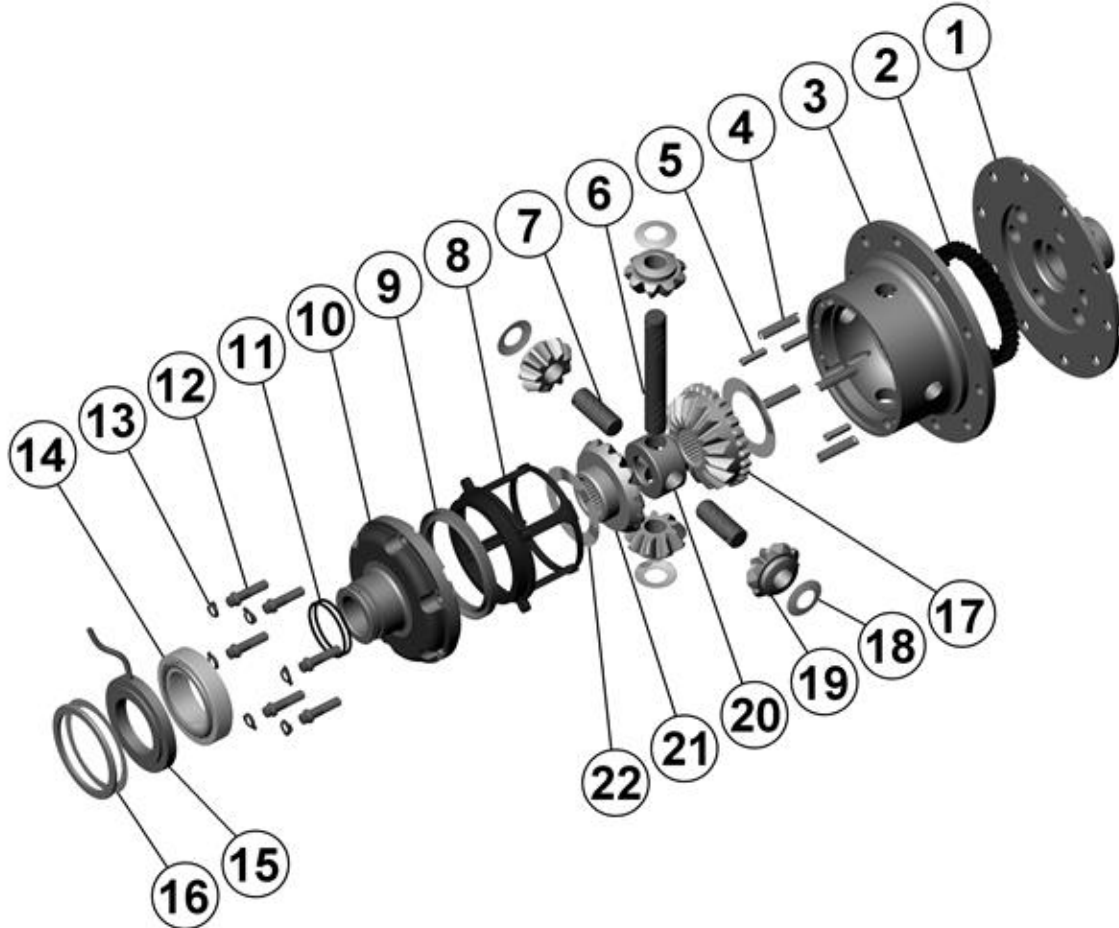

RD91

Dana 80,37 SPL

****THIS MODEL WAS SUPERSEDED BY RD175, CROSSED OUT PARTS NOT AVAILABLE**

PARTS LIST

ITEM #	QTY	DESCRIPTION	PART #	NOTES
01	1	FLANGE CAP	022602	
02	1	CLUTCH GEAR	050401	
03	1	DIFFERENTIAL CASE	012403	
04	1	RETURN SPRING (PK OF 4)	150101SP	
05	1	RETAINING PIN SET (PK OF 4)	120301SP	
06	1	LONG CROSS SHAFT	060703	
07	2	SHORT CROSS SHAFT	060802	
08	1	PISTON	040501SP	
09	1	BONDED SEAL	160703SP	
10	1	CYLINDER CAP	031203	
11	1	SEAL HOUSING O-RINGS (PK OF 2)	160220-2	1
12	1	CYL CAP RETAINING BOLT (PK OF 8)	200205SP	
13	1	LOCKING TAB (8mm) (PK OF 8)	150401SP	
14	1	TAPERED ROLLER BEARING	160113	2
15	1	SEAL HOUSING KIT	080704SP	
16	1	SHIM KIT	SHK006	
*	1	MASTER SHIM	150336	
17	1	SPLINED SIDE GEAR	SEE NOTE	3
18	1	PINION THRUST WASHER (PK OF 4)	151104SP	
19	4	PINION GEAR	SEE NOTE	3
20	1	SPIDER BLOCK	070401	
21	1	SIDE GEAR	SEE NOTE	3
22	1	S GEAR THRUST WASHER (PK OF 2)	151004SP	
*	1	BULKHEAD FITTING KIT (O-RING TYPE)	170111	
*	1	PUSH-IN FITTING (5mm to 1/8"BSPP)	170201SP	
*	1	AIR LINE (5mm DIA X 6m LONG)	170301SP	
*	1	SOLENOID VALVE (12V)	180103	
*	1	SWITCH RR LOCKER	180224	
*	1	CABLE TIE (PK OF 25)	180305	
*	1	OPERATING & SERVICE MANUAL	210200	
*	1	INSTALLATION GUIDE	210291	

RD91

Dana 80,37 SPL

****THIS MODEL WAS SUPERSEDED BY RD175, CROSSED OUT PARTS NOT AVAILABLE****EXPLODED DIAGRAM****SPECIFICATIONS**

Axle Spline	37 tooth, Ø40.6mm [1.60"]
Ratio Supported	Varies by mfg. (see note)
Ring Gear ID	174.9mm [6.89"]
Ring Gear OD	292mm [11.5"]
Ring Gear Bolts	12 bolts on Ø203mm [8.00"]
Ring Gear Torque	237Nm [175 ft-lb]
Backlash	0.15-0.25mm [0.006-0.010"]
Bearing Cap Torque	108Nm [80 ft-lb]