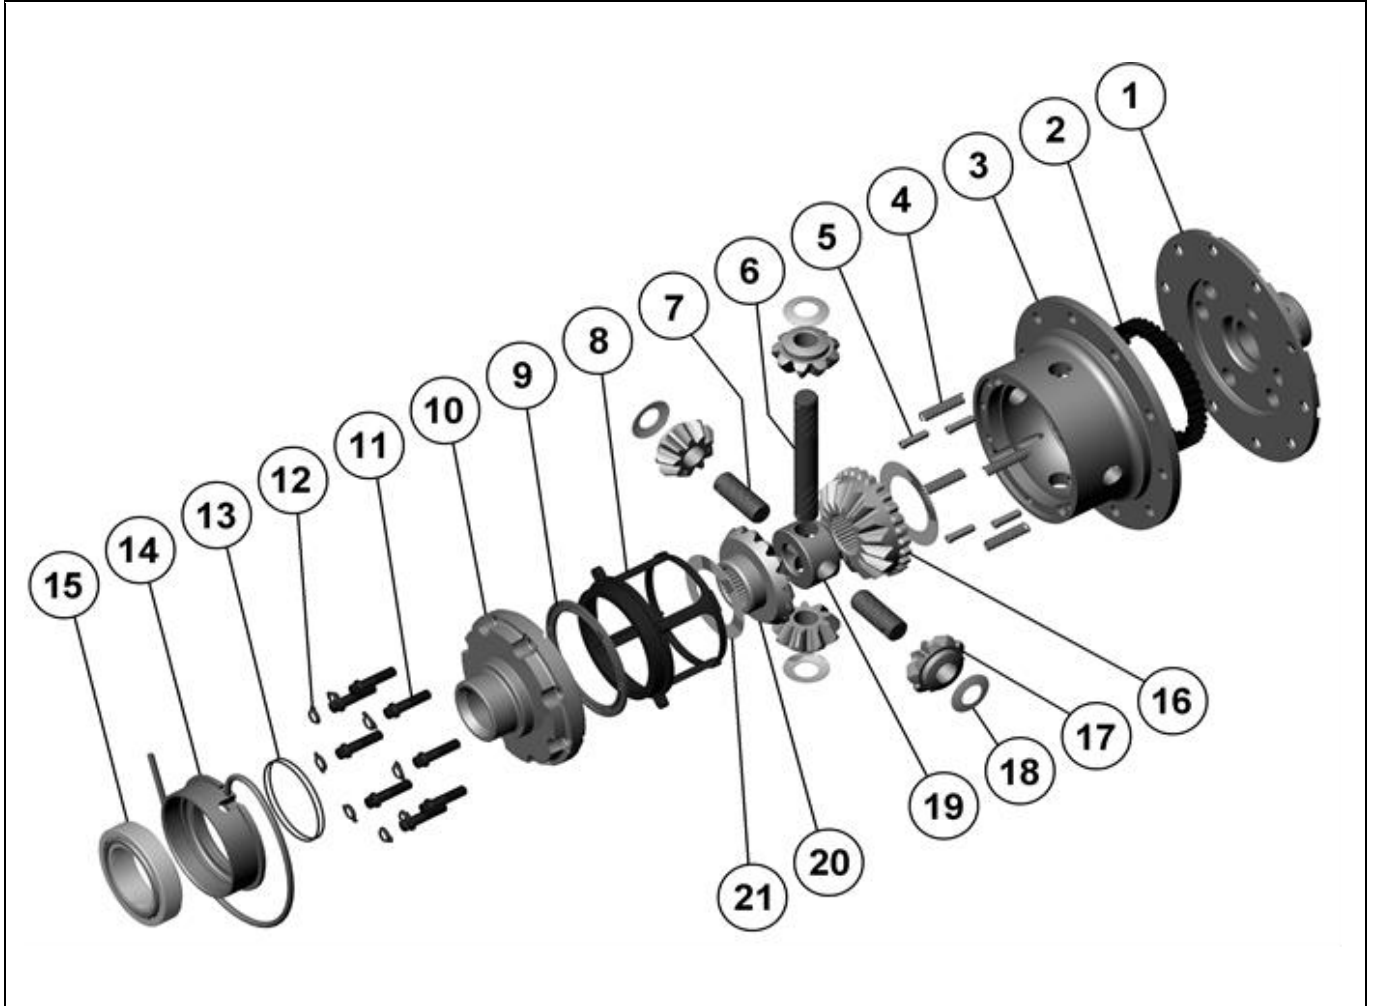

* *Not illustrated in exploded view*

NOTES

- 1 For replacement O-rings use only BS037 Viton 75.
- 2 For replacement bearing use Timken part # X32010X / Y32010X.
- 3 Available only as complete 6 gear set # 728B023
- 4 Seal housing comes pre-installed.
- Spare axle retaining clips may be required (not supplied) to refit CV shafts.
- To service O-rings or bearing remove the seal housing assembly with a bearing puller.

RD92

Toyota 8" IFS, 50mm BRNG**

****THIS MODEL WAS SUPERSEDED BY RD131, CROSSED OUT PARTS NOT AVAILABLE**

EXPLODED DIAGRAM

SPECIFICATIONS

Axle Spline	30 tooth, Ø33.0mm [1.30"]
Ratio Supported	All
Ring Gear ID	126.0mm [4.96"]
Ring Gear OD	203mm [8.0"]
Ring Gear Bolts	10 bolts on Ø160mm [6.30"]
Ring Gear Torque	96Nm [71 ft-lb]
Backlash	0.13-0.18mm [0.005-0.007"]
Bearing Cap Torque	85Nm [63 ft-lb]