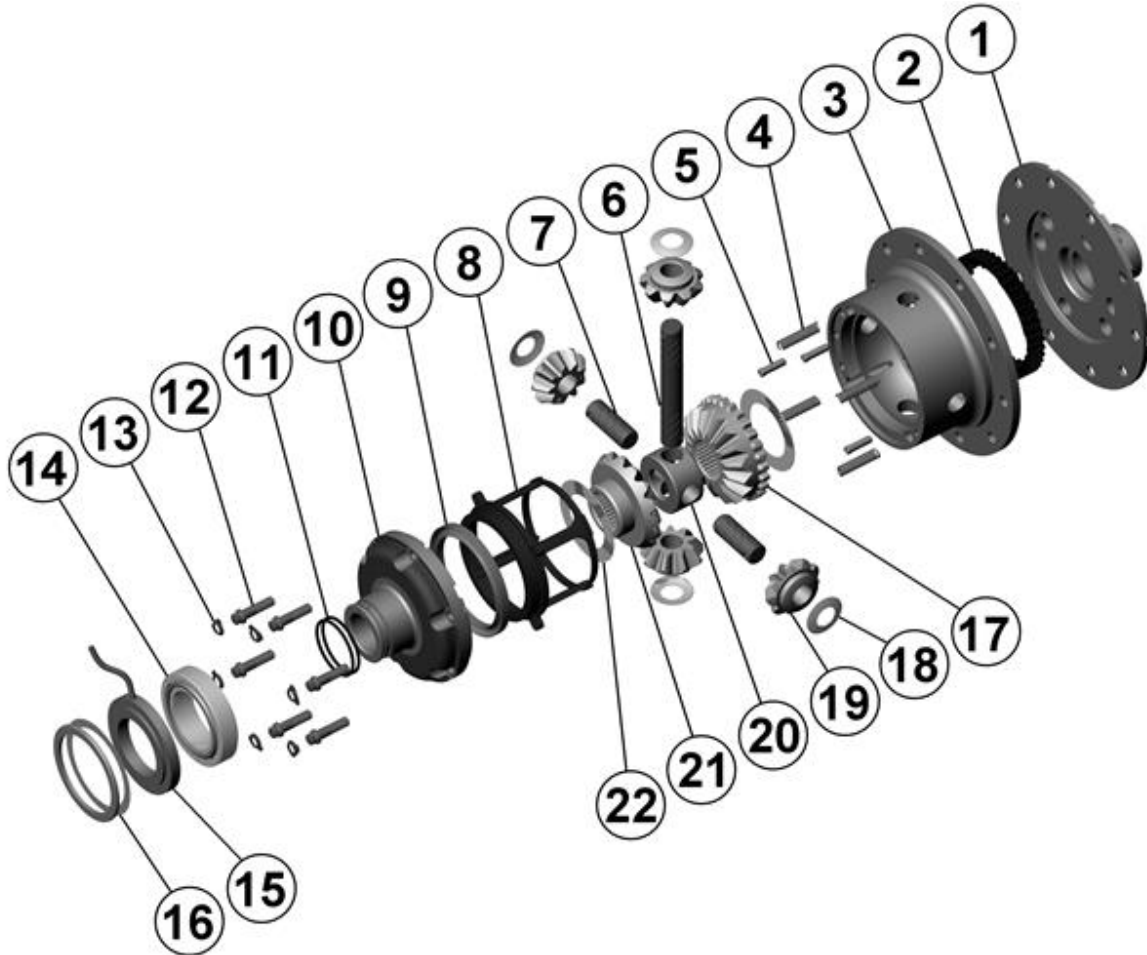

RD95

Dana 60,32 SPL,4.56 & UP

****THIS MODEL WAS SUPERSEDED BY RD164, CROSSED OUT PARTS NOT AVAILABLE**

PARTS LIST

ITEM #	QTY	DESCRIPTION	PART #	NOTES
01	1	FLANGE CAP	021501	
02	1	CLUTCH GEAR	050401	
03	1	DIFFERENTIAL CASE	011701	
04	1	RETURN SPRING (PK OF 4)	150101SP	
05	1	RETAINING PIN SET (PK OF 4)	120301SP	
06	1	LONG CROSS SHAFT	060703	
07	2	SHORT CROSS SHAFT	060802	
08	1	PISTON	040501SP	
09	1	BONDED SEAL	160703SP	
10	1	CYLINDER CAP	030803SP	
11	1	SEAL HOUSING O-RINGS (PK OF 2)	160207-2	1
12	1	CYL CAP RETAINING BOLT (PK OF 8)	200205SP	
13	1	LOCKING TAB (8mm) (PK OF 8)	150401SP	
14	1	TAPERED ROLLER BEARING	160107	2
15	1	SEAL HOUSING KIT	080701SP	
16	1	SHIM KIT	SHK001	
*	1	MASTER SHIM	150330	
17	1	SPLINED SIDE GEAR	SEE NOTE	3
18	1	PINION THRUST WASHER (PK OF 4)	151104SP	
19	4	PINION GEAR	SEE NOTE	3
20	1	SPIDER BLOCK	070401	
21	1	SIDE GEAR	SEE NOTE	3
22	1	S GEAR THRUST WASHER (PK OF 2)	151004SP	
*	1	BULKHEAD FITTING KIT (O-RING TYPE)	170111	
*	1	PUSH-IN FITTING (5mm to 1/8" BSPP)	170201SP	
*	1	AIR LINE (5mm DIA X 6m LONG)	170301SP	
*	1	SOLENOID VALVE (12V)	180103	
*	1	SWITCH FR OR RR LOCKER	180225	
*	1	CABLE TIE (PK OF 25)	180305	
*	1	OPERATING & SERVICE MANUAL	210200	
*	1	INSTALLATION GUIDE	210295	

* *Not illustrated in exploded view*

NOTES

- 1 For replacement O-rings use only BS136 Viton 75.
- 2 For replacement bearing use Timken part # 387A / 382A.
- 3 Available only as complete 6 gear set # 728E061
- For ratio of 4.10:1 and down refer to RD96 ([Section 2.96](#)).

RD95

Dana 60,32 SPL,4.56 & UP

****THIS MODEL WAS SUPERSEDED BY RD164, CROSSED OUT PARTS NOT AVAILABLE**

EXPLODED DIAGRAM

SPECIFICATIONS

Axle Spline	32 tooth, Ø35.8mm [1.41"]
Ratio Supported	4.56:1 & up
Ring Gear ID	162.0mm [6.38"]
Ring Gear OD	248mm [9.75"]
Ring Gear Bolts	12 bolts on Ø191mm [7.50"]
Ring Gear Torque	149Nm [110 ft-lb]
Backlash	0.15-0.25mm [0.006-0.010"]
Bearing Cap Torque	108Nm [80 ft-lb]