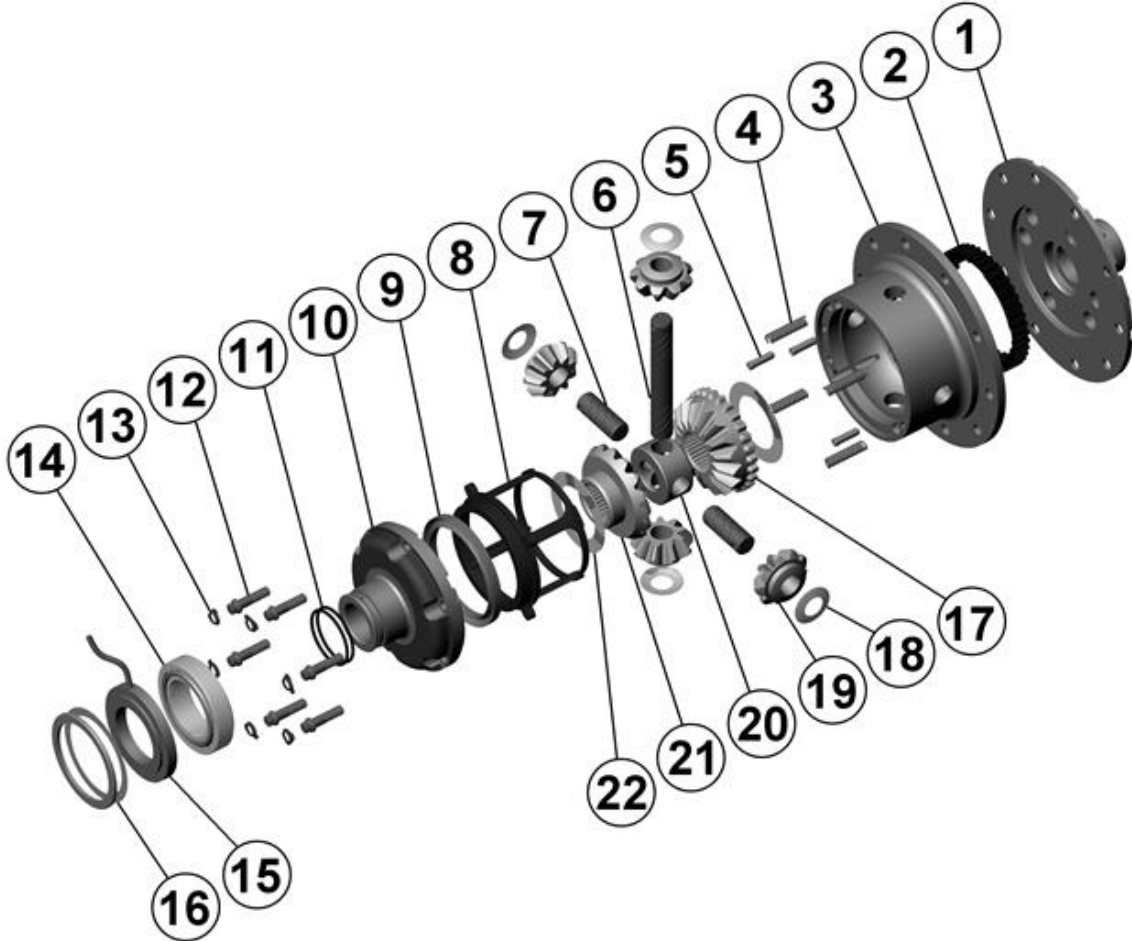

### PARTS LIST

ITEM #	QTY	DESCRIPTION	PART #	NOTES
01	1	FLANGE CAP	022603	
02	1	CLUTCH GEAR	050401	
03	1	DIFFERENTIAL CASE	012402	
04	1	RETURN SPRING (PK OF 4)	150101SP	
05	1	RETAINING PIN SET (PK OF 4)	120301SP	
06	1	LONG CROSS SHAFT	060703	
07	2	SHORT CROSS SHAFT	060802	
08	1	PISTON	040501SP	
09	1	BONDED SEAL	160703SP	
10	1	CYLINDER CAP ASSEMBLY	030803SP	
11	1	SEAL HOUSING O-RINGS (PK OF 2)	160207-2	1
12	1	CYL CAP RETAINING BOLT (PK OF 8)	200205SP	
13	1	LOCKING TAB (8mm) (PK OF 8)	150401SP	
14	1	TAPERED ROLLER BEARING	160107	2
15	1	SEAL HOUSING KIT	080701SP	
16	1	SHIM KIT	SHK001	
*	1	MASTER SHIM	150330	
17	1	SPLINED SIDE GEAR	SEE NOTE	3
18	1	PINION THRUST WASHER (PK OF 4)	151104SP	
19	4	PINION GEAR	SEE NOTE	3
20	1	SPIDER BLOCK	070401	
21	1	SIDE GEAR	SEE NOTE	3
22	1	S GEAR THRUST WASHER (PK OF 2)	151004SP	
*	1	BULKHEAD FITTING KIT (O-RING TYPE)	170111	
*	1	PUSH-IN FITTING (5mm to 1/8" BSPP)	170201SP	
*	1	AIR LINE (5mm DIA X 6m LONG)	170301SP	
*	1	SOLENOID VALVE (12V)	180103	
*	1	SWITCH RR LOCKER	180224	
*	1	CABLE TIE (PK OF 25)	180305	
*	1	OPERATING & SERVICE MANUAL	210200	
*	1	INSTALLATION GUIDE	210298	

### NOTES

- 1 For replacement O-rings use only BS136 Viton 75.
- 2 For replacement bearing use Timken part # 387A / 382A.  
For ratio of 4.56:1 and up refer to RD97 ([Section 2.97](#)).
- 3 Available only as complete 6 gear set # 728E061

**RD98**

Dana 70,32 SPL,4.10 & DN

**\*\*THIS MODEL WAS SUPERSEDED BY RD171, CROSSED OUT PARTS NOT AVAILABLE**

### SPECIFICATIONS

Axle Spline	32 tooth, Ø35.8mm [1.41"]
Ratio Supported	4.10:1 & down
Ring Gear ID	174.9mm [6.89"]
Ring Gear OD	267mm [10.5"]
Ring Gear Bolts	12 bolts on Ø203mm [8.00"]
Ring Gear Torque	149Nm [110 ft-lb]
Backlash	0.15-0.25mm [0.006-0.010"]
Bearing Cap Torque	108Nm [80 ft-lb]