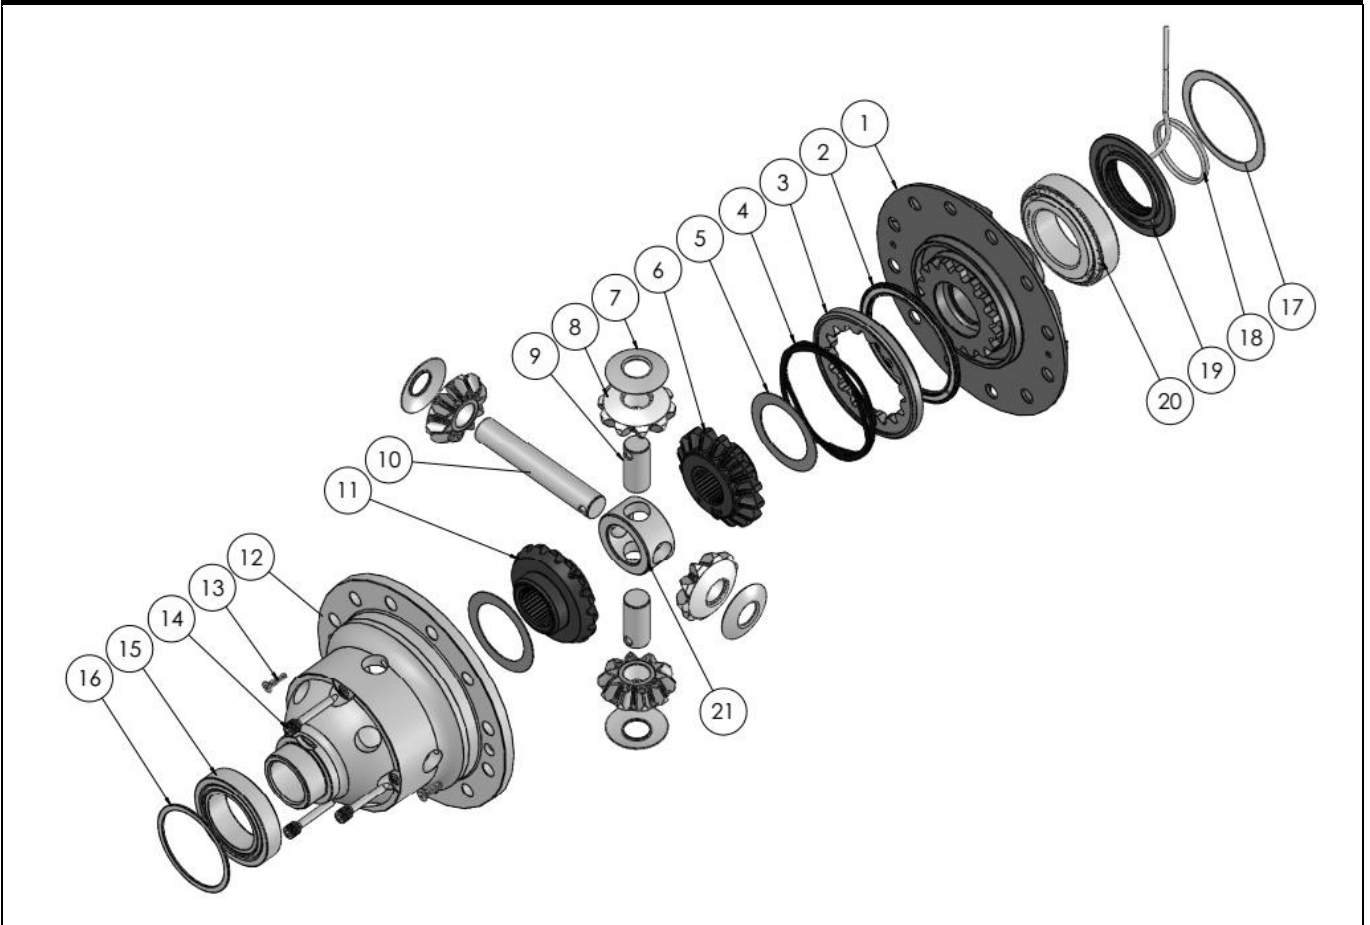

RD264

TOYOTA 300 SERIES, REAR, 32 SPLINE

PARTS LIST

ITEM #	QTY	DESCRIPTION	PART #	NOTES
01	1	FLANGE CAP KIT	027323SP	
02	1	BONDED SEAL	160702SP	
03	1	CLUTCH GEAR & WAVESPRING KIT	050906SP	
04	1	WAVESPRING	150706SP	
05	2	SIDE GEAR THRUST WASHER	SEE NOTE	1
06	1	SPLINED SIDE GEAR	SEE NOTE	2
07	4	PINION THRUST WASHER	SEE NOTE	1
08	4	PINION GEAR	SEE NOTE	2
09	2	SHORT CROSS SHAFT	060403SP	
10	1	LONG CROSS SHAFT	060204SP	
11	1	SIDE GEAR	SEE NOTE	2
12	1	DIFFERENTIAL CASE	013061SP	
13	1	COUNTERSUNK SCREW (PK OF 2)	200215SP	
14	1	RETAINING PIN SET (PK OF 4)	120601SP	
15	-	TAPERED ROLLER BEARING	NOT SUPPLIED	4
16	1	SHIM KIT	SHK008	
17	1	SHIM KIT	SHK005	
18	1	SEAL HOUSING O-RINGS (PK OF 2)	160207-2	3
19	1	SEAL HOUSING KIT	081833SP	
20	-	TAPERED ROLLER BEARING	NOT SUPPLIED	5
21	1	SPIDER BLOCK	070201SP	
*	1	BULKHEAD SEAT	110403SP	
*	1	WASHER FLAT M6X25X2.8	4584379	
*	1	BULKHEAD FITTING (BANJO TYPE)	170114	
*	1	AIR LINE (6mm DIA X 6m LONG)	170314SP	
*	1	SOLENOID VALVE (12V)	180103	
*	1	SWITCH RR LOCKER	180224	
*	1	CABLE TIE (PK OF 25)	180305	
*	1	OPERATING & SERVICE MANUAL	210200	
*	1	INSTALLATION GUIDE	2102264	

* *Not illustrated in exploded view*

NOTES

- 1 Available only as complete thrust washer kit #730H01
- 2 Available only as complete 6 gear set # 728H201
- 3 For replacement O-rings use only BS136 Viton 75.
- 4 For replacement Bearings use Timken Bearing #32010X (ARB# 160116).
- 5 For replacement Bearings use Timken Bearing #32210(ARB# 160120).

RD264**TOYOTA 300 SERIES, REAR, 32 SPLINE****EXPLODED DIAGRAM****SPECIFICATIONS**

Axle Spline	32 tooth, Ø34.8mm [1.37"]
Ratio Supported	All
Ring Gear ID	151.0mm [5.94"]
Ring Gear OD	241mm [9.5"]
Ring Gear Bolts	12 bolts on Ø174mm [6.85"]
Ring Gear Torque	137Nm [101 ft-lb]
Backlash	0.10-0.20mm [0.004-0.008"]
Bearing Cap Torque	113Nm [83 ft-lb]