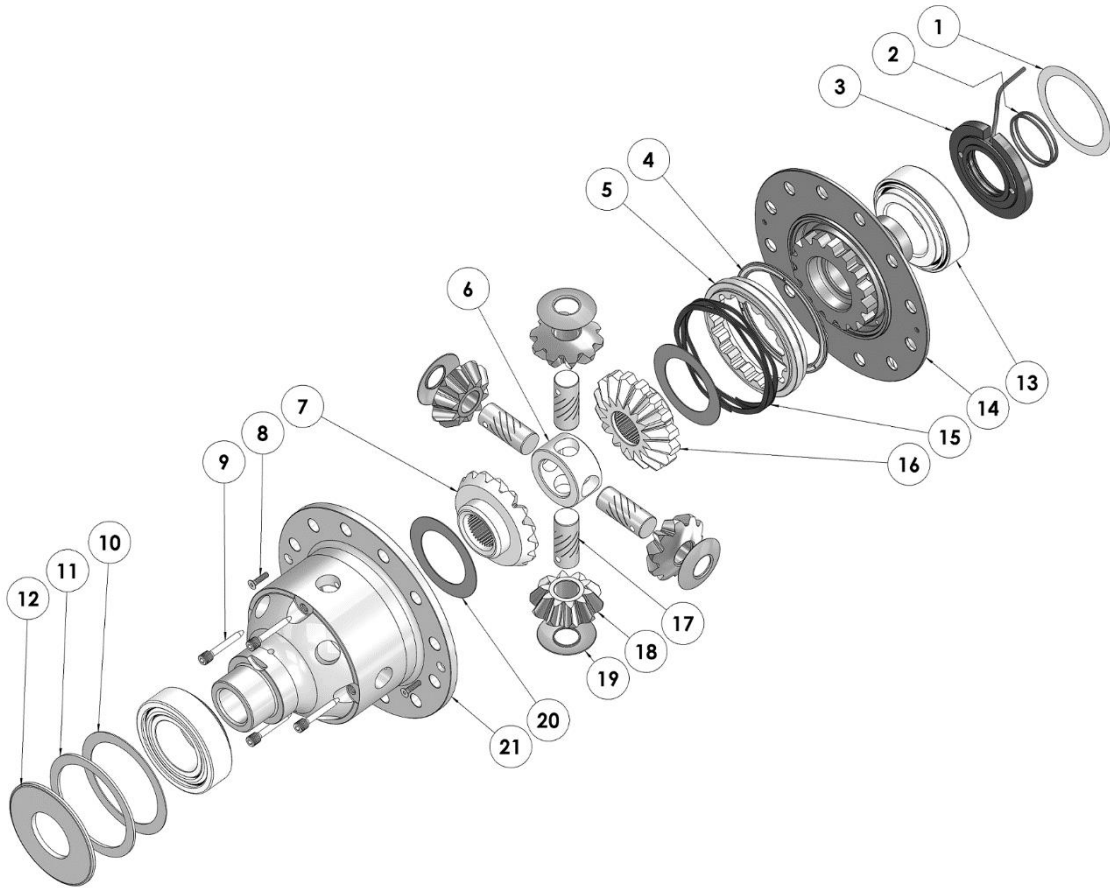

RD238

Dynatrac Prorock XD60, 40 SPL

PARTS LIST

ITEM #	QTY	DESCRIPTION	PART #	NOTES
1	-	SHIM KIT	NOT SUPPLIED	5
2	1	SEAL HOUSING O-RINGS (PK OF 2)	160248-2	1
3	1	SEAL HOUSING KIT	082108SP	
4	1	BONDED SEAL	160703SP	
5	1	CLUTCH GEAR & WAVESPRING KIT	050907SP	
6	1	SPIDER BLOCK	070402SP	
7	1	SIDE GEAR	SEE NOTE	3
8	1	COUNTERSUNK SCREW (PK OF 2)	200215SP	
9	1	RETAINING PIN SET (PK OF 4)	120601SP	
10	-	SHIM KIT	NOT SUPPLIED	5
11	1	2.5MM MASTER SHIM	150359	
12	1	5.0MM MASTER SHIIM	150358	
13	-	TAPERED ROLLER BEARING	NOT SUPPLIED	2
14	1	FLANGE CAP KIT	028620SP	
15	1	WAVESPRING	150707SP	
16	1	SPLINED SIDE GEAR	SEE NOTE	3
17	4	SHORT CROSS SHAFT	061601SP	
18	4	PINION GEAR	SEE NOTE	3
19	4	PINION THRUST WASHER	SEE NOTE	4
20	2	SIDE GEAR THRUST WASHER	SEE NOTE	4
21	1	DIFFERENTIAL CASE (SUITS WAVESPRING ONLY)	013232SP	
*	1	BULKHEAD FITTING KIT (BANJO TYPE)	170114	6
*	1	AIR LINE (6mm DIA X 6m LONG)	170314SP	6
*	1	SOLENOID VALVE (12V)	180103	
*	1	SWITCH RR LOCKER	180224	
*	1	CABLE TIE (PK OF 25)	180305	
*	1	OPERATING & SERVICE MANUAL	210200	
*	1	INSTALLATION GUIDE	2102238	

* *Not illustrated in exploded view*

NOTES

- 1 For replacement O-rings use only BS140 Viton 75.
- 2 For replacement bearing use Timken part # JM511946 / 511910.
- 3 Available only as complete 6 gear set # 728K051.
- 4 Available only as complete thrust washer kit #730K01.
- 5 Contact Dynatrac for suitable shim kit.
- 6 All diffs produced before serial #17070001 came with 5mm air connection system. For information contact ARB.

RD238

Dynatrac Prorock XD60, 40 SPL

EXPLODED DIAGRAM

SPECIFICATIONS

Axle Spline	40 tooth, Ø43.4mm [1.71"]
Ratio Supported	Contact Dynatrac
Ring Gear ID	162.0mm [6.38"]
Ring Gear OD	Contact Dynatrac
Ring Gear Bolts	12 bolts on Ø190.6mm [7.50"]
Ring Gear Torque	Contact Dynatrac
Backlash	Contact Dynatrac
Bearing Cap Torque	Contact Dynatrac