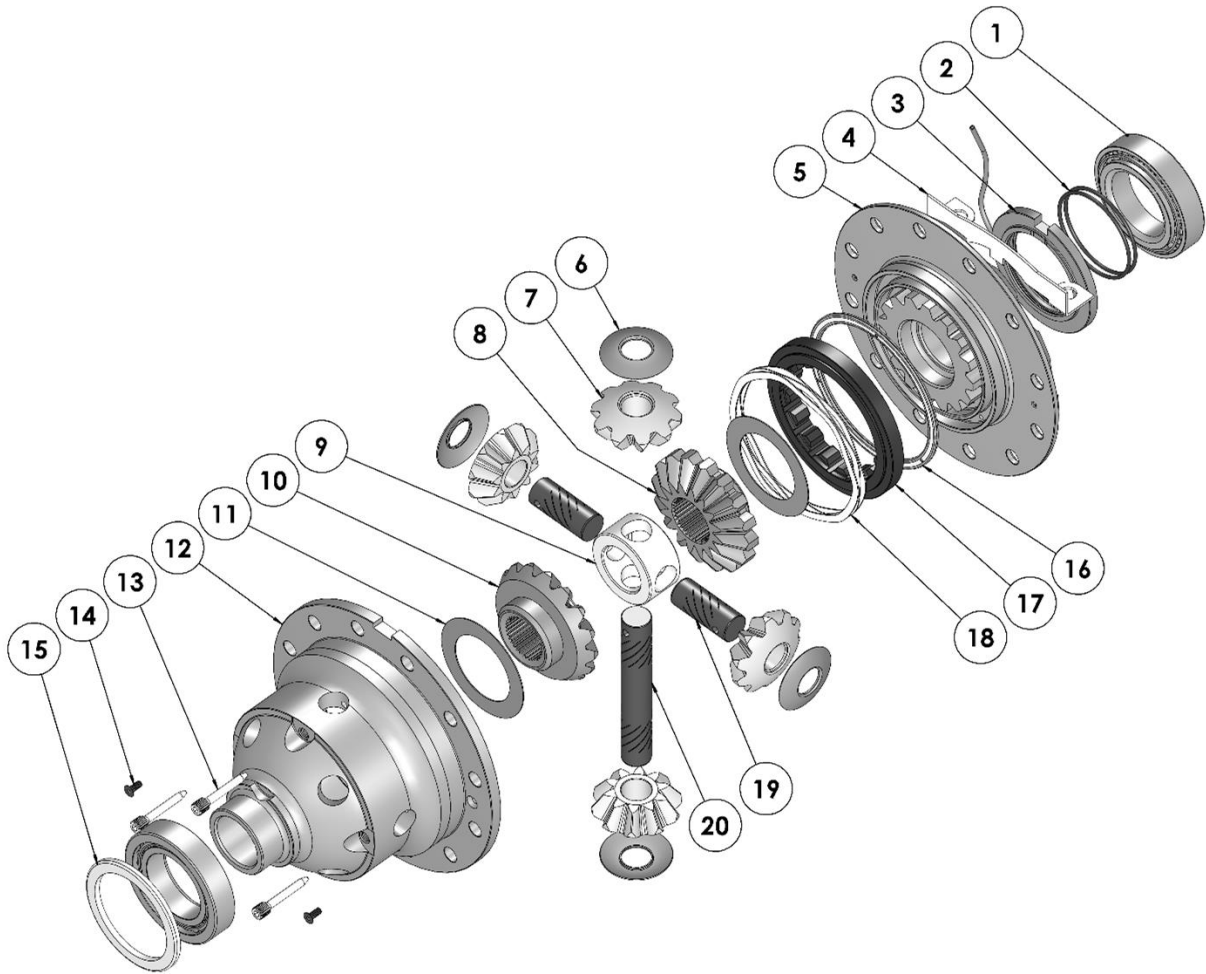

### PARTS LIST

ITEM #	QTY	DESCRIPTION	PART #	NOTES
1	2	TAPERED ROLLER BEARINGS	NOT SUPPLIED	
2	1	SEAL HOUSING O-RINGS (PK OF 2)	160251-2	1
3	1	SEAL HOUSING KIT	082107SP	3
4	1	SEAL HOUSING BRACKET	220212	
5	1	FLANGE CAP KIT	028622SP	3
6	4	PINION GEAR THRUST WASHER	SEE NOTE	4
7	4	PINION GEAR	SEE NOTE	2
8	1	SPLINED SIDE GEAR	SEE NOTE	2
9	1	SPIDER BLOCK	070402SP	
10	1	SIDE GEAR	SEE NOTE	2
11	2	SIDE GEAR THRUST WASHER	SEE NOTE	4
12	1	DIFFERENTIAL CASE	013235SP	3
13	1	RETAINING PIN SET (PK OF 4)	120601SP	
14	1	COUNTERSUNK SCREW (PK OF 2)	200214SP	
15	2	MASTER SHIM (OD Ø104.5)	150357	
*	2	MASTER SHIM (OD Ø95.8)	150331	
16	1	BONDED SEAL	160706SP	
17	1	CLUTCH GEAR & WAVESPRING KIT	050909SP	
18	1	WAVESPRING	150705SP	
19	2	SHORT CROSS SHAFT	061601SP	
20	1	LONG CROSS SHAFT	061501SP	
*	1	SHIM KIT (OD Ø104.5)	SHK006	
*	1	SHIM KIT (OD Ø95.8)	SHK001	
*	1	BULKHEAD FITTING KIT (BANJO TYPE)	170114	5
*	1	AIR LINE (6mm DIA X 6m LONG)	170314	5
*	1	SOLENOID VALVE (12V)	180103	
*	1	SWITCH FR OR RR LOCKER	180225	
*	1	CABLE TIE (PK OF 25)	180305	
*	1	OPERATING & SERVICE MANUAL	210200	
*	1	INSTALLATION GUIDE	2102256	

\* *Not illustrated in exploded view*

### NOTES

- 1 For replacement O-rings use only BS149 Viton 75.
- 2 Available only as complete 6 gear set # 728K051
- 3 Diffs built pre June 2014 (serial numbers before 14060001) have 082106 Seal Housing, 013214 Case, and 028614 Flange Cap.
- 4 Available only as complete thrust washer kit #730K01
- 5 All diffs produced before serial #17070001 came with 5mm air connection system. For information contact ARB.

### SPECIFICATIONS

Axle Spline	40 tooth, Ø43.4mm [1.71"]
Ratio Supported	Varies
Ring Gear ID	174.9mm [6.89"]
Ring Gear OD	267mm [10.5"]
Ring Gear Bolts	12 bolts on Ø203mm [8.00"]
Ring Gear Torque	149Nm [110 ft-lb]
Backlash	0.15-0.25mm [0.006-0.010"]
Bearing Cap Torque	108Nm [80 ft-lb]