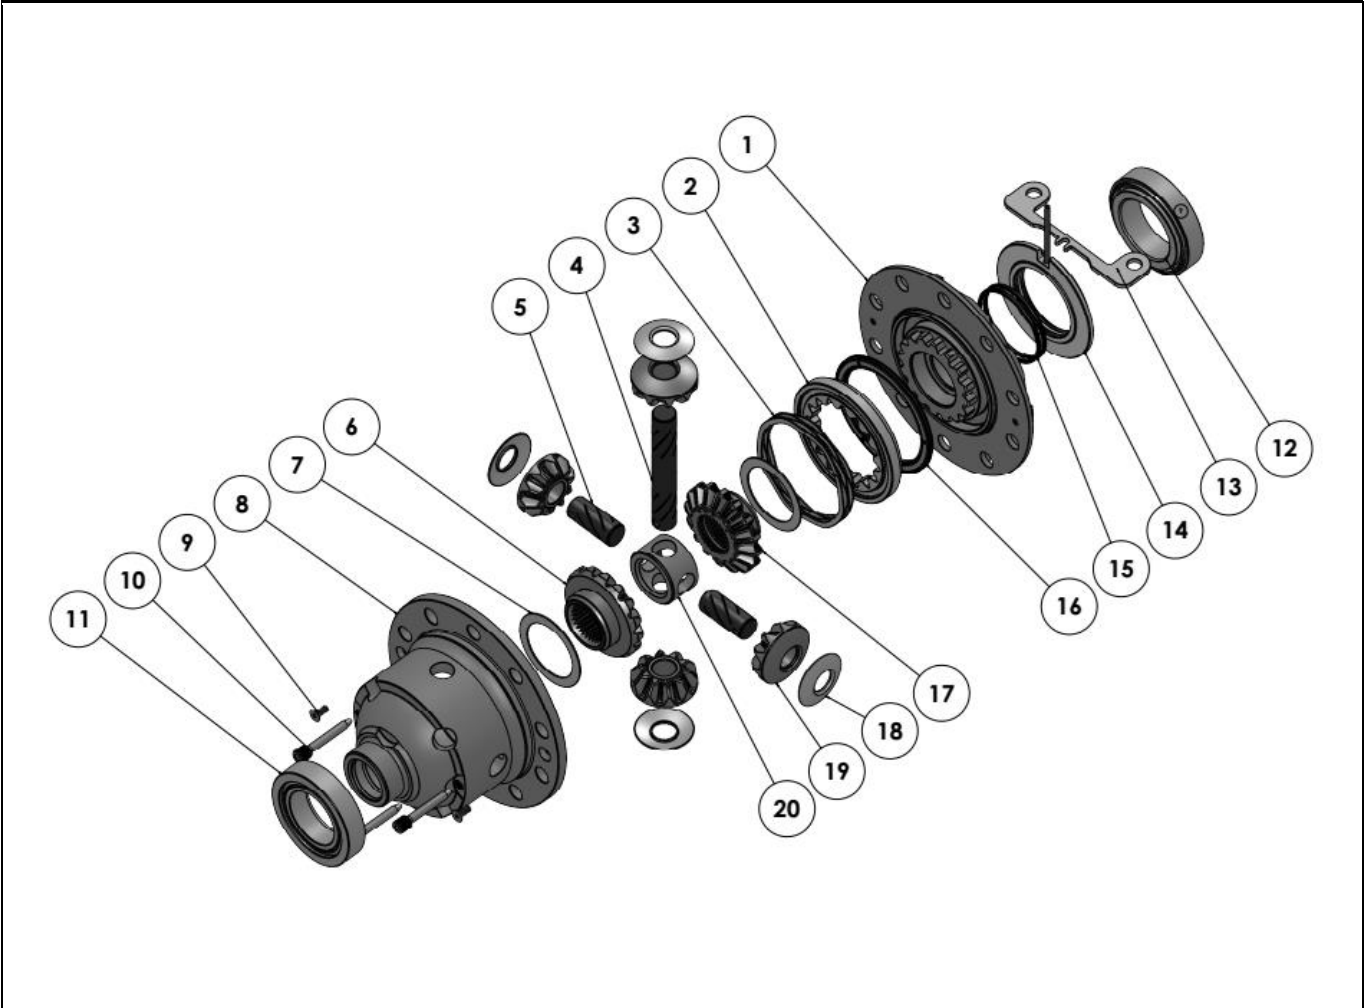

RD244

Dana M200, Jeep JL Sport RR

PARTS LIST

ITEM #	QTY	DESCRIPTION	PART #	NOTES
01	1	FLANGE CAP KIT	028525SP	
02	1	CLUTCH GEAR & WAVESPRING KIT	050902SP	
03	1	WAVESPRING	150702SP	
04	1	LONG CROSS SHAFT	061302SP	
05	2	SHORT CROSS SHAFT	061402SP	
06	1	SIDE GEAR	SEE NOTE	2
07	4	PINION THRUST WASHER	SEE NOTE	3
08	1	DIFFERENTIAL CASE	013121SP	
09	1	COUNTERSUNK SCREW (PK OF 2)	200213SP	
10	1	RETAINING PIN (PK OF 4)	120601SP	
11	-	TAPERED ROLLER BEARING	NOT SUPPLIED	4
12	1	TAPERED ROLLER BEARING	160116	4
13	1	SEAL HOUSING BRACKET	220223	
14	1	SEAL HOUSING KIT	081828SP	
15	1	SEAL HOUSING O-RINGS (PK OF 2)	160248-2	1
16	1	BONDED SEAL	160701SP	
17	1	SPLINED SIDE GEAR	SEE NOTE	2
18	2	SIDE GEAR THRUST WASHER	SEE NOTE	3
19	4	PINION GEAR	SEE NOTE	2
20	1	SPIDER BLOCK	070503SP	
*	1	SHIM KIT	SHK008	
*	1	BULKHEAD FITTING KIT (BANJO TYPE)	170114	
*	1	AIR LINE (6mm DIA X 6m LONG)	170314SP	
*	1	SOLENOID VALVE (12V)	180103	
*	1	SWITCH RR LOCKER	180224	
*	1	CABLE TIE (PK OF 25)	180305	
*	1	OPERATING & SERVICE MANUAL	210200	
*	1	INSTALLATION GUIDE	2102245	

* *Not illustrated in exploded view*

NOTES

- 1 For replacement O-rings use only BS140 Viton 75.
- 2 Available only as complete 6 gear set # 728J101
- 3 Available only as complete thrust washer kit #730J01
- 4 This differential uses 2 different sized carrier bearings – Timken 32010X (ARB #160116) on the Flange Cap side, and Timken LM603049-LM603012 on the Case side.

RD244

Dana M200, Jeep JL Sport RR

EXPLODED DIAGRAM**SPECIFICATIONS**

Axle Spline	29 tooth, Ø31.5mm [1.24"]
Ratio Supported	All
Ring Gear ID	121.3mm [4.776"]
Ring Gear OD	200.00mm [7.874"]
Ring Gear Bolts	10 bolts on Ø145.5mm [5.728"]
Ring Gear Torque	180Nm [132 ft-lb]
Backlash	0.12-0.18mm [0.003-0.005"]
Bearing Cap Torque	80Nm [59 ft-lb]