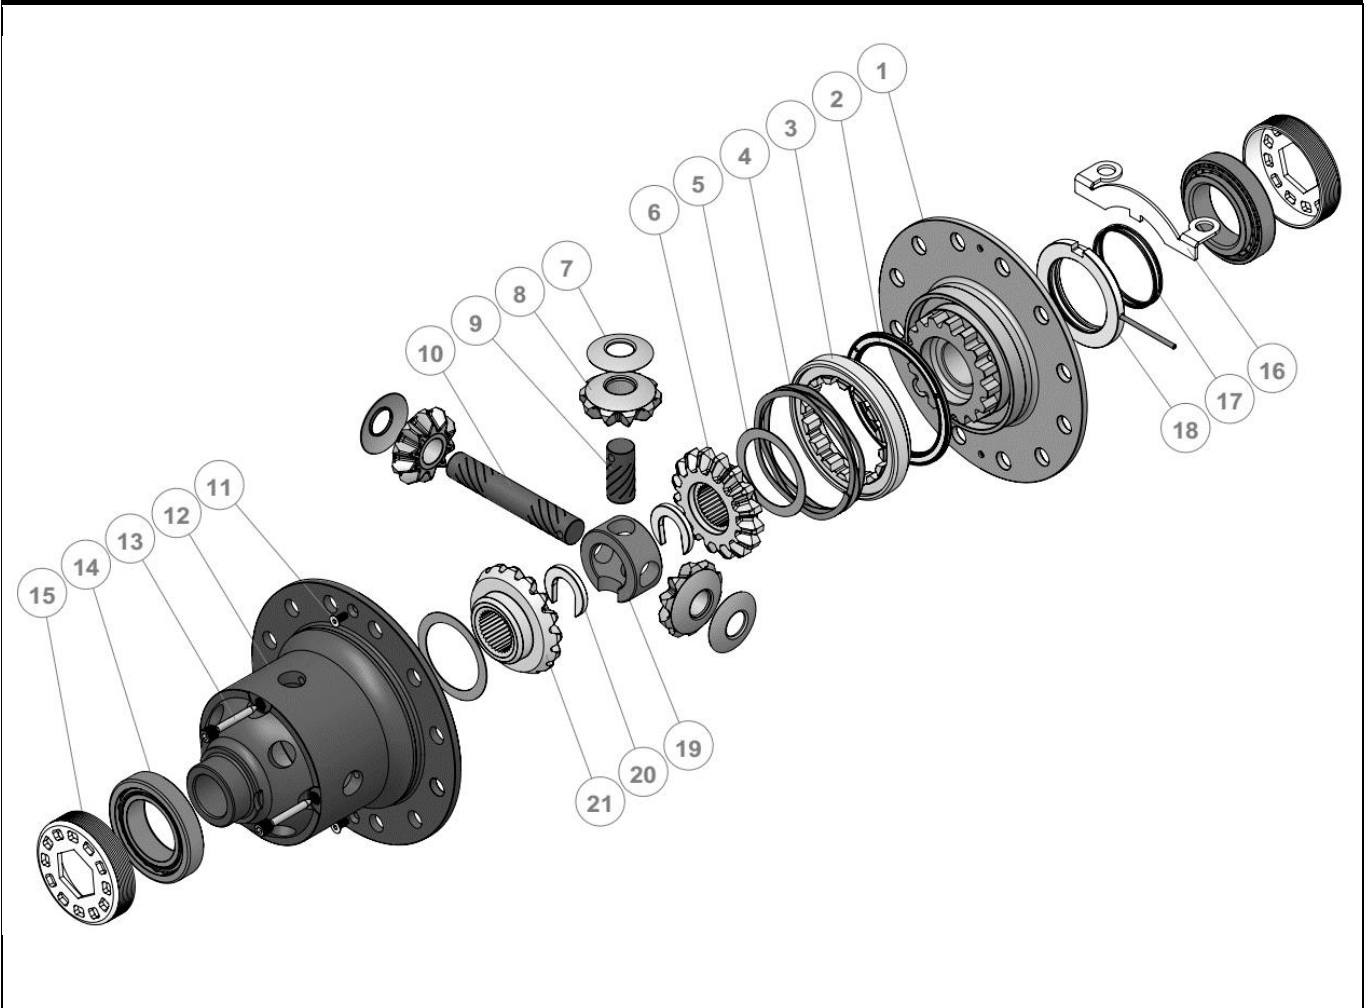

**RD269**

Dodge Ram 1500, 31 SPL 9.25" Rear ZF C-clip Axle

### PARTS LIST

ITEM #	QTY	DESCRIPTION	PART #	NOTES
01	1	FLANGE CAP KIT	028624SP	
02	1	BONDED SEAL	160703SP	
03	1	CLUTCH GEAR & WAVESPRING KIT	050907SP	
04	1	WAVESPRING	150707SP	
05	2	SIDE GEAR THRUST WASHER	SEE NOTE	3
06	1	SPLINED SIDE GEAR	SEE NOTE	2
07	3	PINION THRUST WASHER	SEE NOTE	3
08	3	PINION GEAR	SEE NOTE	2
09	1	SHORT CROSS SHAFT	061602SP	
10	1	LONG CROSS SHAFT	061502SP	
11	1	COUNTERSUNK SCREW (PK OF 2)	200213SP	
12	1	DIFFERENTIAL CASE	013237SP	
13	1	RETAINING PIN SET (PK OF 4)	120601SP	
14	2	TAPERED ROLLER BEARING	NOT SUPPLIED	
15	2	ADJUSTER NUT	NOT SUPPLIED	
16	1	SEAL HOUSING BRACKET	220228	4
*	1	SEAL HOUSING BRACKET	220237	4
17	1	SEAL HOUSING O-RINGS (PK OF 2)	160257-2	1
18	1	SEAL HOUSING KIT	081830SP	
19	1	SPIDER BLOCK	070404SP	
20	2	C-CLIP	NOT SUPPLIED	
21	1	SIDE GEAR	SEE NOTE	2
*	1	HEX TOOL	220229	
*	1	BULKHEAD FITTING KIT (BANJO TYPE)	170114	
*	1	AIR LINE (6mm DIA X 6m LONG)	170314SP	
*	1	SOLENOID VALVE (12V)	180103	
*	1	SWITCH RR LOCKER	180224	
*	1	CABLE TIE (PK OF 25)	180305	
*	1	OPERATING & SERVICE MANUAL	210200	
*	1	INSTALLATION GUIDE	2102269	

\* *Not illustrated in exploded view*

**RD269**

Dodge Ram 1500, 31 SPL 9.25" Rear ZF C-clip Axle

**EXPLODED DIAGRAM****SPECIFICATIONS**

Axle Spline	31 tooth, Ø33.7mm [1.33"]
Ratio Supported	All
Ring Gear ID	144.5mm [5.69"]
Ring Gear OD	234.86mm [9.25"]
Ring Gear Bolts	12 bolts on Ø180.0mm [7.09"]
Ring Gear Torque	225Nm [166 ft-lb]
Backlash	0.12-0.20mm [0.005-0.008"]
Bearing Cap Torque	136Nm [100 ft-lb]