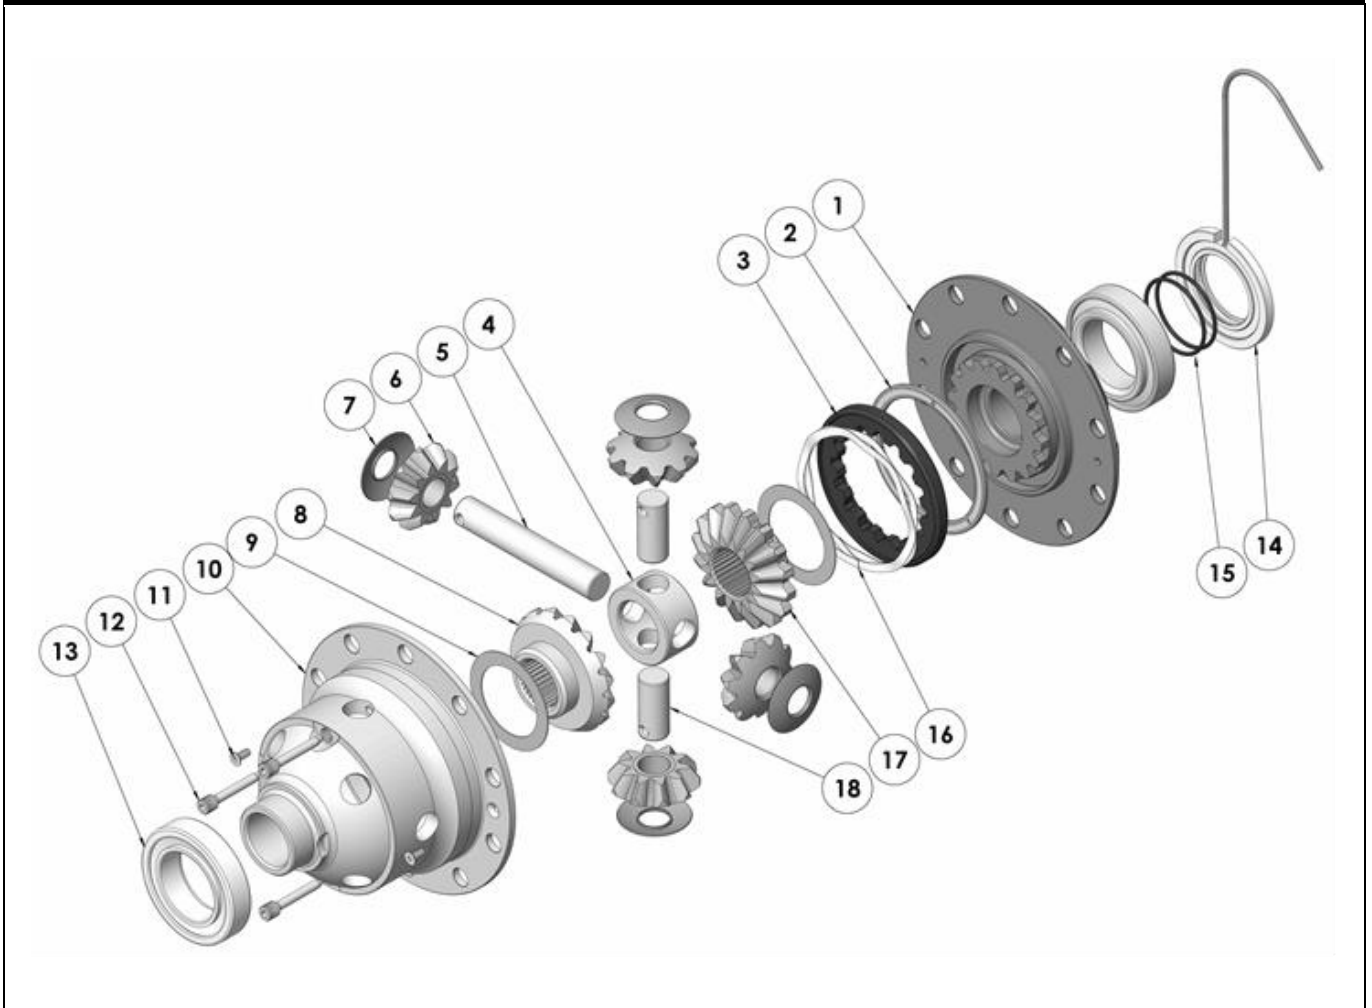

RD149

Nissan M226,32 SPL,10 bolt RG

PARTS LIST

ITEM #	QTY	DESCRIPTION	PART #	NOTES
01	1	FLANGE CAP KIT	027321SP	
02	1	BONDED SEAL	160702SP	
03	1	CLUTCH GEAR & WAVESPRING KIT	050906SP	5
*	1	CLUTCH GEAR & RETURN SPRINGS KIT	050806SP	5
04	1	SPIDER BLOCK	070201SP	
05	1	LONG CROSS SHAFT	060204SP	
06	4	PINION GEAR	SEE NOTE	2
07	4	PINION THRUST WASHER	SEE NOTE	3
08	1	SIDE GEAR	SEE NOTE	2
09	2	SIDE GEAR THRUST WASHER	SEE NOTE	3
10	1	DIFFERENTIAL CASE	013021SP	
11	1	COUNTERSUNK SCREW (PK OF 2)	200213SP	
12	1	RETAINING PIN SET (PK OF 4)	120601SP	
13	-	TAPERED ROLLER BEARING	NOT SUPPLIED	
14	1	SEAL HOUSING KIT	081809SP	
15	1	SEAL HOUSING O-RINGS (PK OF 2)	160207-2	1
16	1	WAVESPRING	150706SP	5
*	1	RETURN SPRINGS KIT	150113SP	5
17	1	SPLINED SIDE GEAR	SEE NOTE	2
18	2	SHORT CROSS SHAFT	060403SP	
*	1	BULKHEAD FITTING KIT (BANJO TYPE)	170114	4
*	1	AIR LINE (6mm DIA X 6m LONG)	170314SP	4
*	1	SOLENOID VALVE (12V)	180103	
*	1	SWITCH RR LOCKER	180224	
*	1	CABLE TIE (PK OF 25)	180305	
*	1	OPERATING & SERVICE MANUAL	210200	
*	1	INSTALLATION GUIDE	2102149	

* *Not illustrated in exploded view*

NOTES

- 1 For replacement O-rings use only BS136 Viton 75.
- 2 Available only as complete 6 gear set # 728H171.
- 3 Available only as complete thrust washer kit #730H01.
- 4 All diffs produced before serial #17070001 came with 5mm air connection system. For information contact ARB.
- 5 Replace the spring and/or the corresponding clutch gear with the same type. (If spring type is changed, a matching diff case must also be used. See item 10.)
- For models with 12 bolt Ring Gear refer to RD159 ([Section 2.159](#)).

RD149

Nissan M226,32 SPL,10 bolt RG

EXPLODED DIAGRAM**SPECIFICATIONS**

Axle Spline	32 tooth, Ø35.8mm [1.41"]
Ratio Supported	All
Ring Gear ID	141.3mm [5.56"]
Ring Gear OD	226mm [8.9"]
Ring Gear Bolts	10 bolts on Ø168.3mm [6.63"]
Ring Gear Torque	198Nm [146 ft-lb]
Backlash	0.08-0.13mm [0.003-0.005"]
Bearing Cap Torque	108Nm [80 ft-lb]