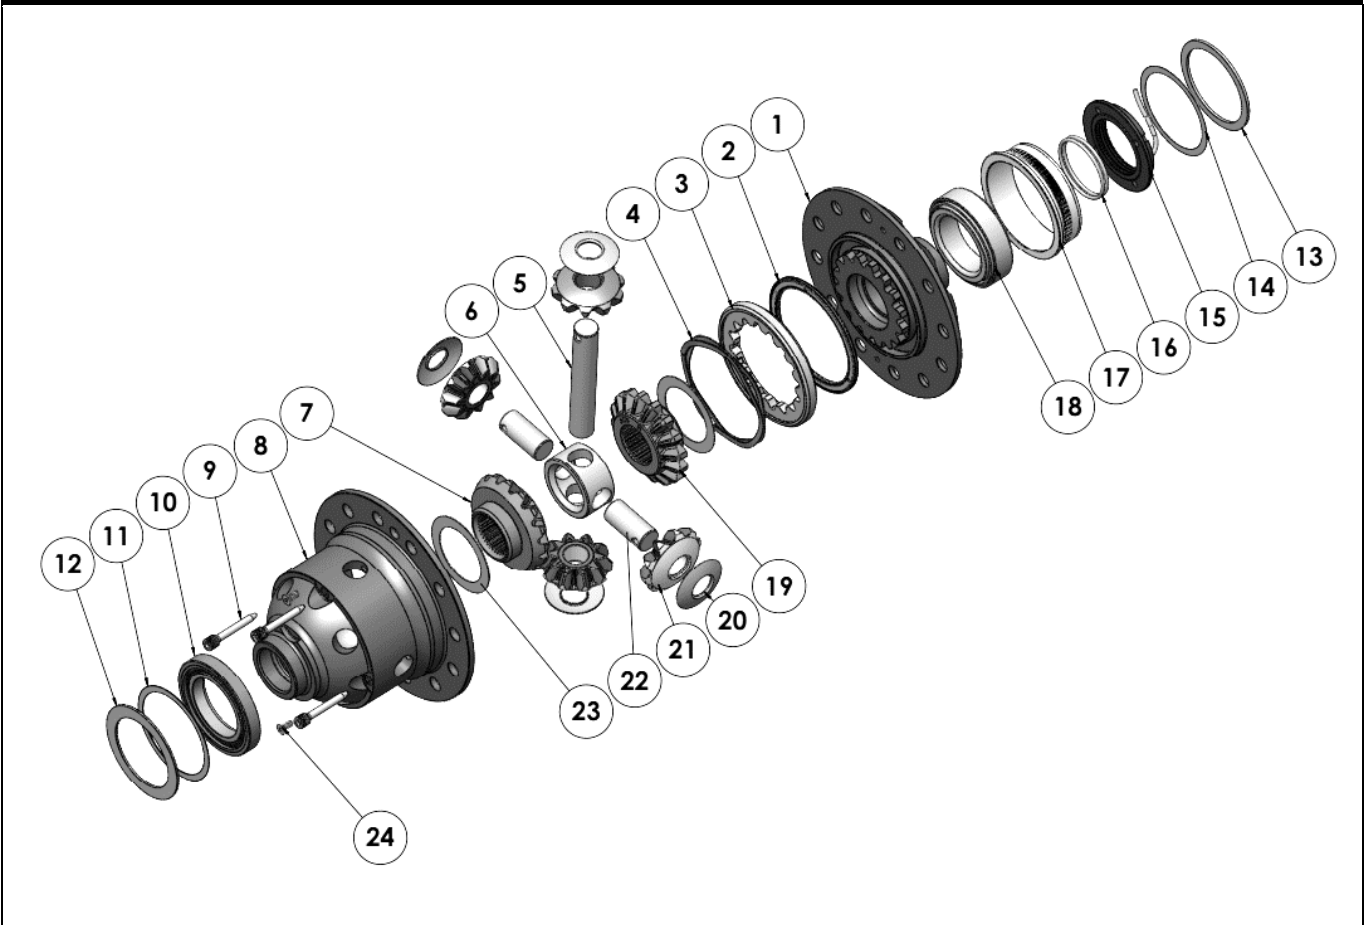

RD263

TOYOTA 300 SERIES, FRONT, 36 SPLINE

PARTS LIST

ITEM #	QTY	DESCRIPTION	PART #	NOTES
1	1	FLANGE CAP KIT	027360SP	
2	1	BONDED SEAL	160702SP	
3	1	CLUTCH GEAR & WAVESPRING KIT	050906SP	
4	1	WAVESPRING	150706SP	
5	1	LONG CROSS SHAFT	060204SP	
6	1	SPIDER BLOCK	070203SP	
7	1	SIDE GEAR	SEE NOTE	3
8	1	DIFFERENTIAL CASE	013060SP	
9	1	RETAINING PIN SET (PK OF 4)	120601SP	
10	1	TAPERED ROLLER BEARING	NOT SUPPLIED	5
11	1	SHIM KIT	SHK011	
12	1	OE MASTER SHIM	NOT SUPPLIED	
13	1	MASTER SHIM	150305	
14	1	SHIM KIT	SHK009	
15	1	SEAL HOUSING KIT	081837SP	
16	1	SEAL HOUSING O-RINGS (PK OF 2)	160207-2	1
17	1	BEARING RETAINING SLEEVE	190104	
18	1	TAPERED ROLLER BEARING	160119	2
19	1	SPLINED SIDE GEAR	SEE NOTE	3
20	4	PINION THRUST WASHER	SEE NOTE	4
21	4	PINION GEAR	SEE NOTE	3
22	2	SHORT CROSS SHAFT	060403SP	
23	2	SIDE GEAR THRUST WASHER	SEE NOTE	4
24	1	COUNTERSUNK SCREW (PK OF 2)	200213SP	
*	1	BULKHEAD FITTING KIT (BANJO TYPE)	170114	
*	1	AIR LINE (6mm DIA X 6m LONG)	170314SP	
*	1	SOLENOID VALVE (12V)	180103	
*	1	SWITCH FR LOCKER	180223	
*	1	CABLE TIE (PK OF 25)	180305	
*	1	OPERATION & SERVICE MANUAL	210200	
*	1	INSTALLATION GUIDE	2102263	

* *Not illustrated in exploded view*

NOTES

- 1 For replacement O-rings use only BS136 Viton 75.
- 2 For replacement bearings use ARB #160119 (Toyota Aust #90366T0031)
- 3 Available only as complete 6 gear set #728H371
- 4 Available only as complete thrust washer kit #730H01
- 5 For replacement bearings use Toyota Aust #9036655095 (55x89x15)

RD263**TOYOTA 300 SERIES, FRONT, 36 SPLINE****EXPLODED DIAGRAM****SPECIFICATIONS**

Axle Spline	36 tooth, Ø36.8mm [1.44"]
Ratio Supported	All
Ring Gear ID	134.0mm [5.28"]
Ring Gear OD	220mm [8.66"]
Ring Gear Bolts	12 bolts on Ø160mm [6.30"]
Ring Gear Torque	137Nm [101 ft-lb]
Backlash	0.17-0.27mm [0.006-0.010"]